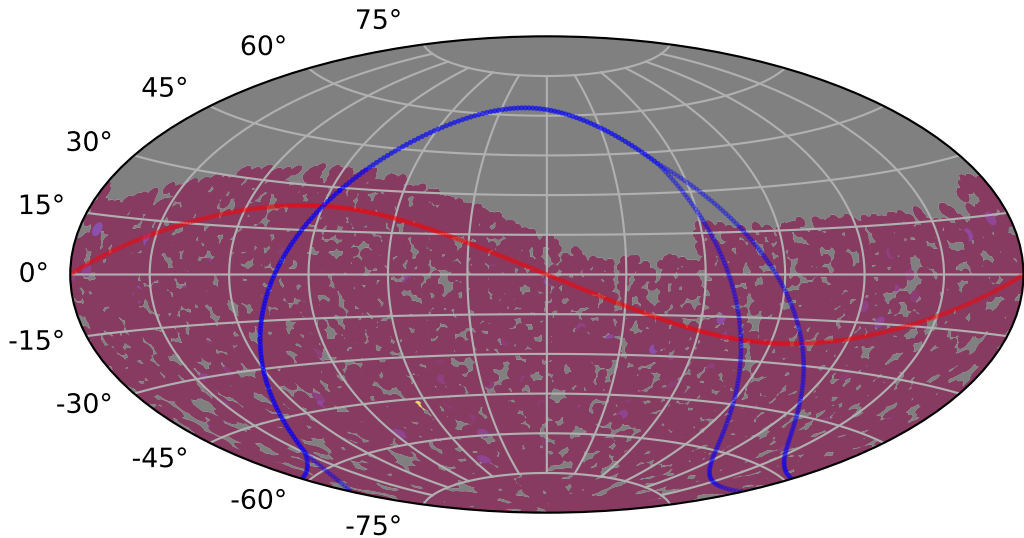

ddf_acor_sf20_lsf30_lsr10_v3.4_10yrs : TDE_Quality_some_color_pu_pnum

TDE_Quality_some_color_pu_pnum
(Bad: 0, Good (obs every 2 night): 1)