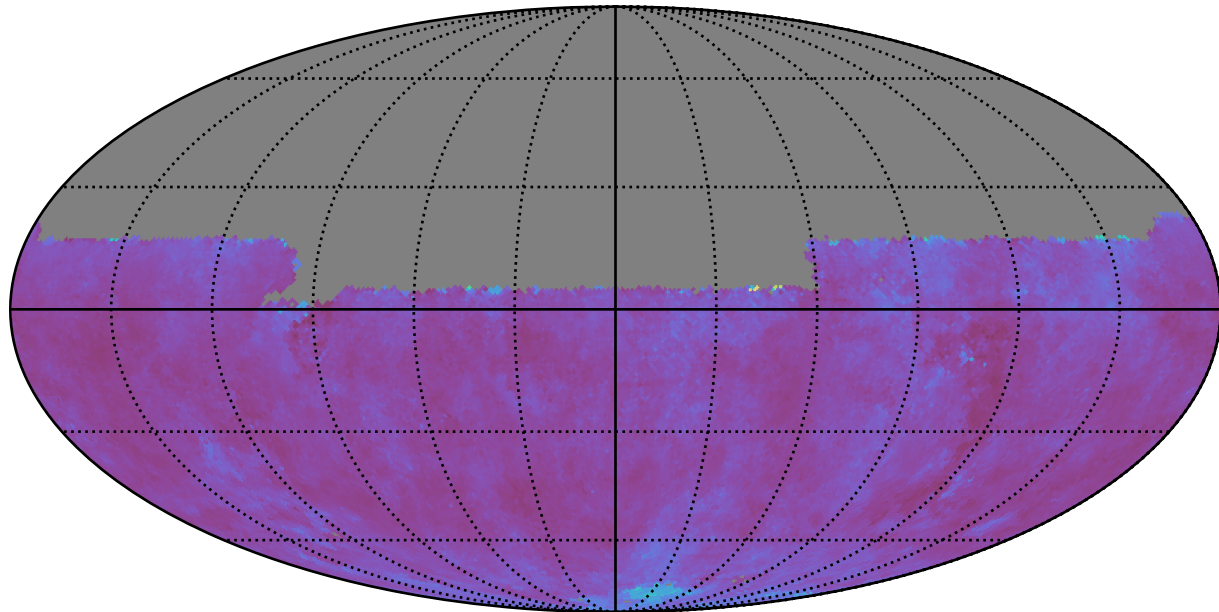

ddf\_acor\_sf20\_lsf30\_lsr10\_v3.4\_10yrs night<365 and y: SNR-weighted FWHMeff y, year<1

SNR-weighted FWHMeff y, year<1  
(mag arcsec)