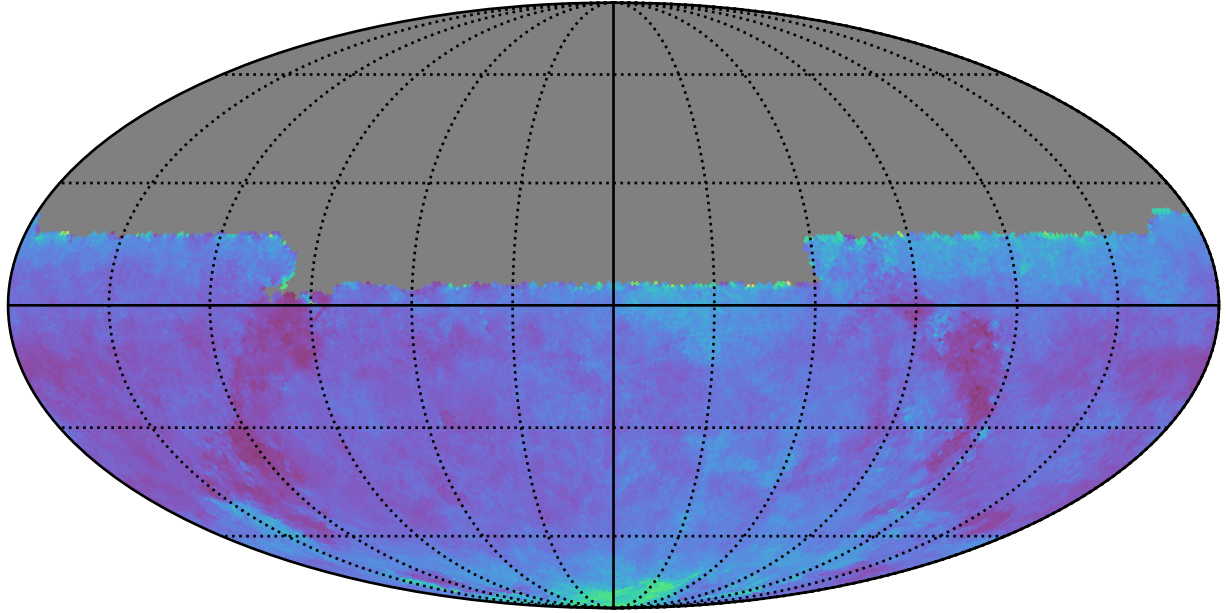

ddf_acor_sf20_lsf30_lsr10_v3.4_10yrs night<1826 and u: SNR-weighted FWHMeff u, year<5

0.6 0.8 1.0 1.2 1.4 1.6 1.8 2.0 2.2 2.4
SNR-weighted FWHMeff u, year<5
(mag arcsec)