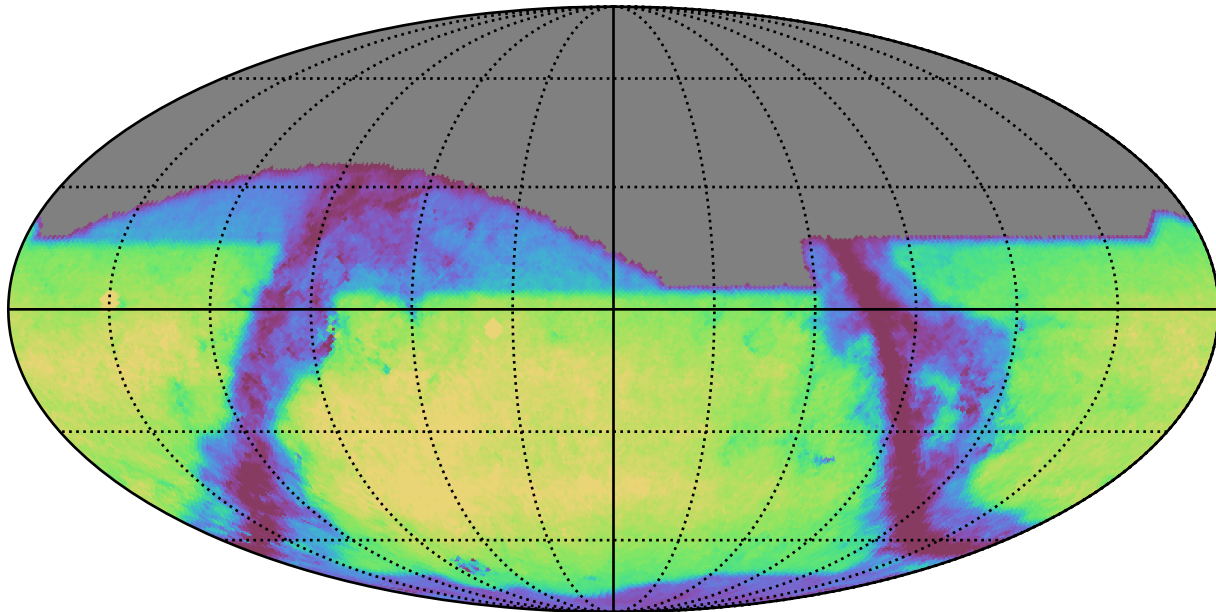

ddf\_acor\_sf20\_lsf30\_lsr10\_v3.4\_10yrs i: GalaxyCountsMetricExtended

GalaxyCountsMetricExtended  
(Galaxy Counts)