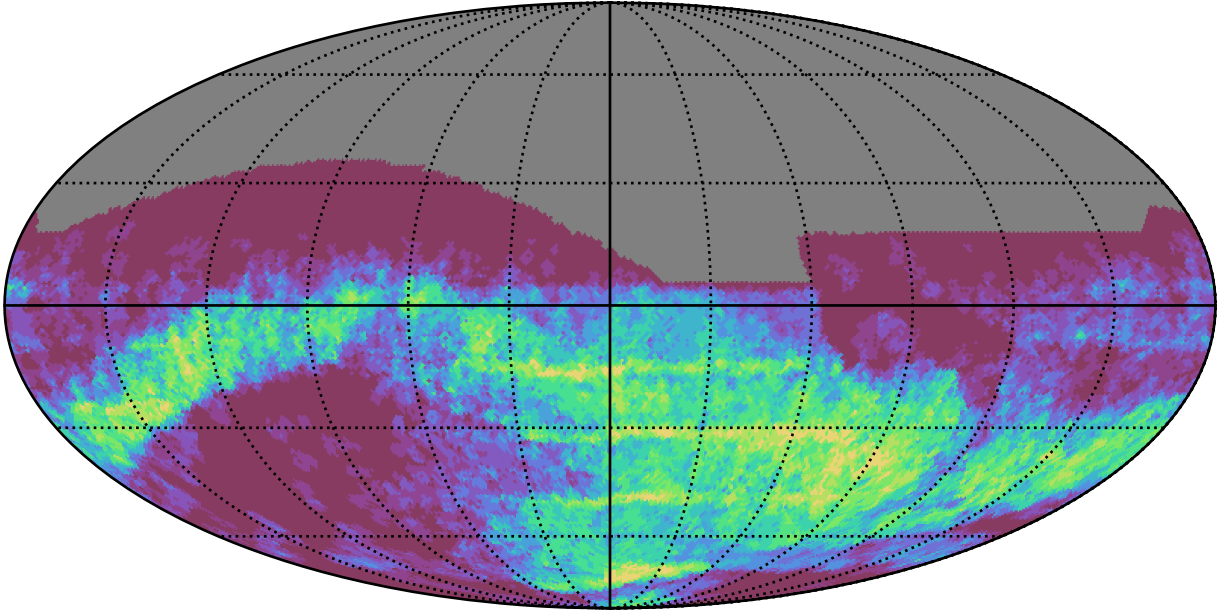

ddf_acor_sf20_lsf30_lsr10_v3.4_10yrs : GalPlaneSeasonGapsTimescales_xray_binaries_map_Tau_25_0

0.0 0.1 0.2 0.3 0.4 0.5 0.6 0.7 0.8 0.9 1.0
GalPlaneSeasonGapsTimescales_xray_binaries_map_Tau_25_0
(MJD mag)