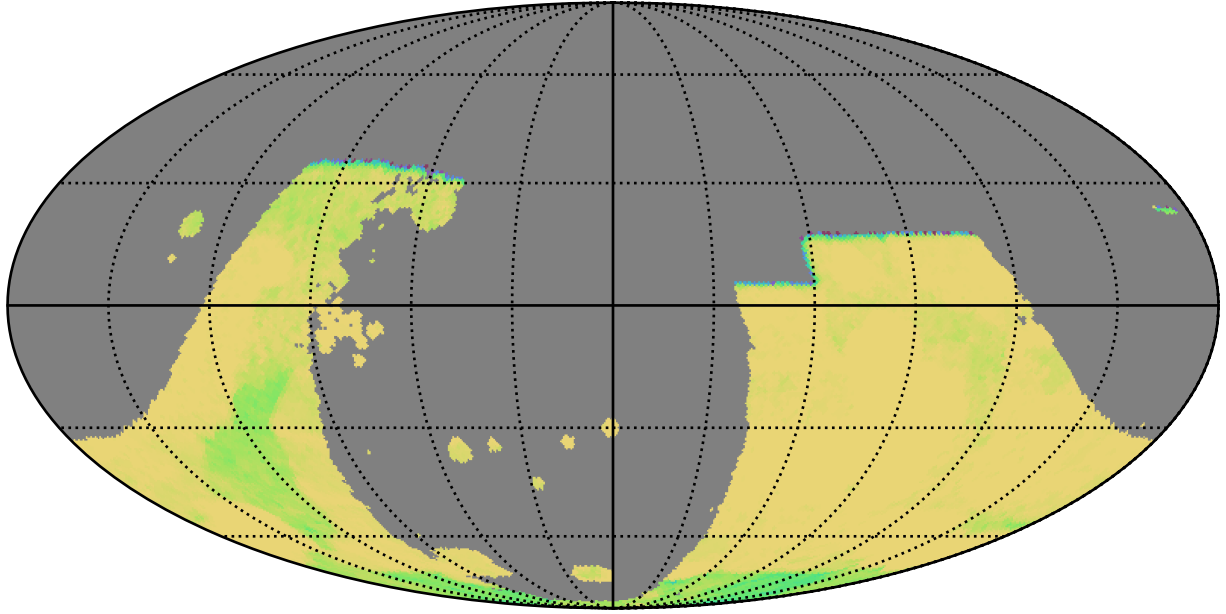

ddf\_acor\_sf20\_lsf30\_lsr10\_v3.4\_10yrs : GalPlaneSeasonGapsTimescales\_combined\_map\_Tau\_232\_5

0.0 0.1 0.2 0.3 0.4 0.5 0.6 0.7 0.8 0.9 1.0  
GalPlaneSeasonGapsTimescales\_combined\_map\_Tau\_232\_5  
(MJD mag)