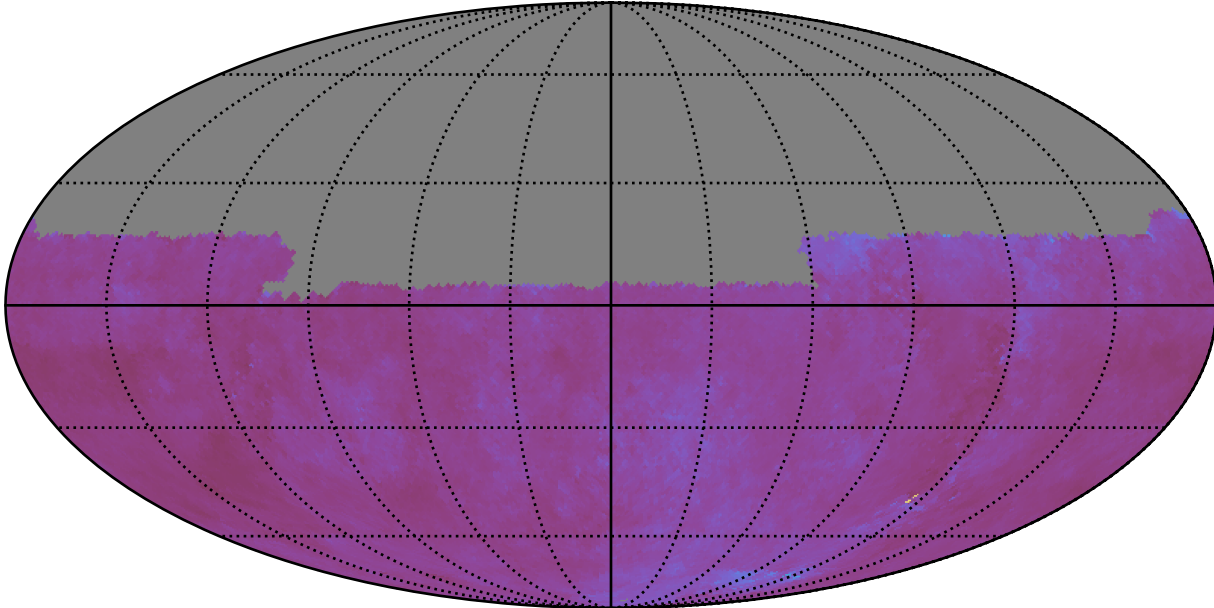

ddf_acor_sf20_lsf0_lsr0_v3.4_10yrs night<730 and u: SNR-weighted FWHMeff u, year<2

SNR-weighted FWHMeff u, year<2
(mag arcsec)