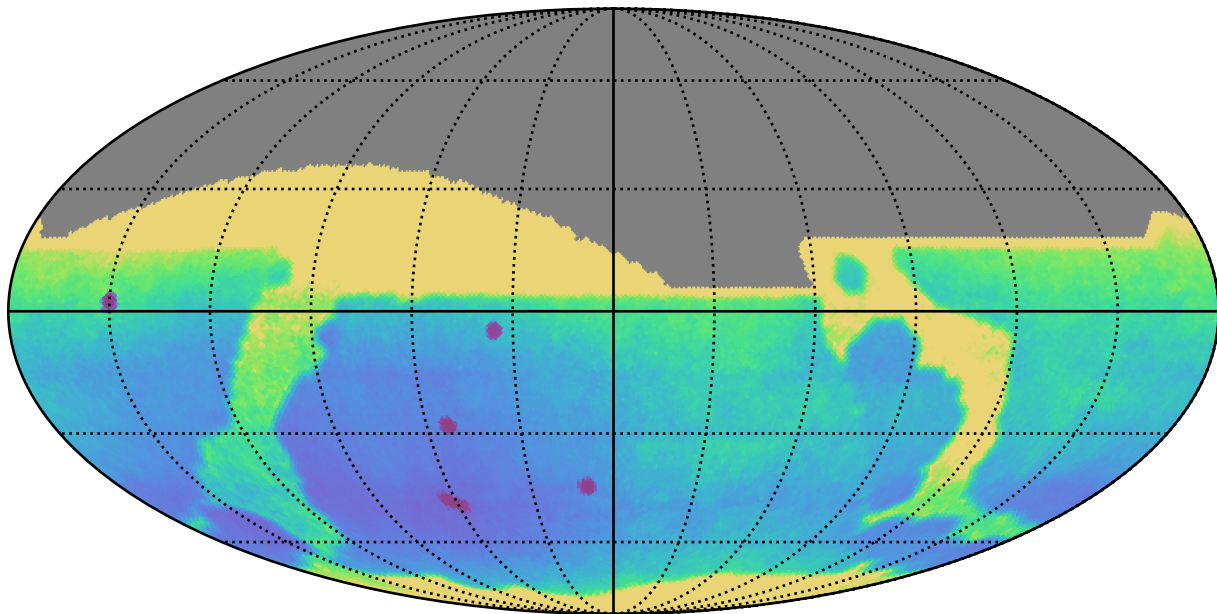

ddf_acor_sf20_lsf0_lsr0_v3.4_10yrs All sky: Parallax Uncert @ 24.0

Parallax Uncert @ 24.0 (mas)