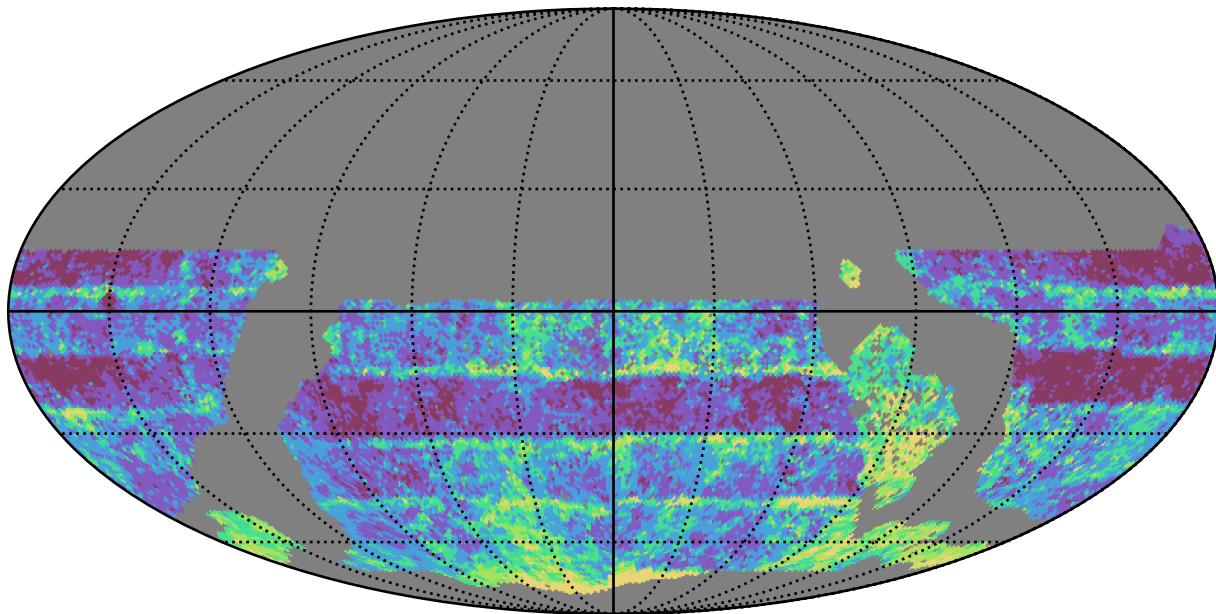

ddf_acor_sf20_lsf0_lsr0_v3.4_10yrs WFD r band: Median Inter-Night Gap

Median Inter-Night Gap (days)