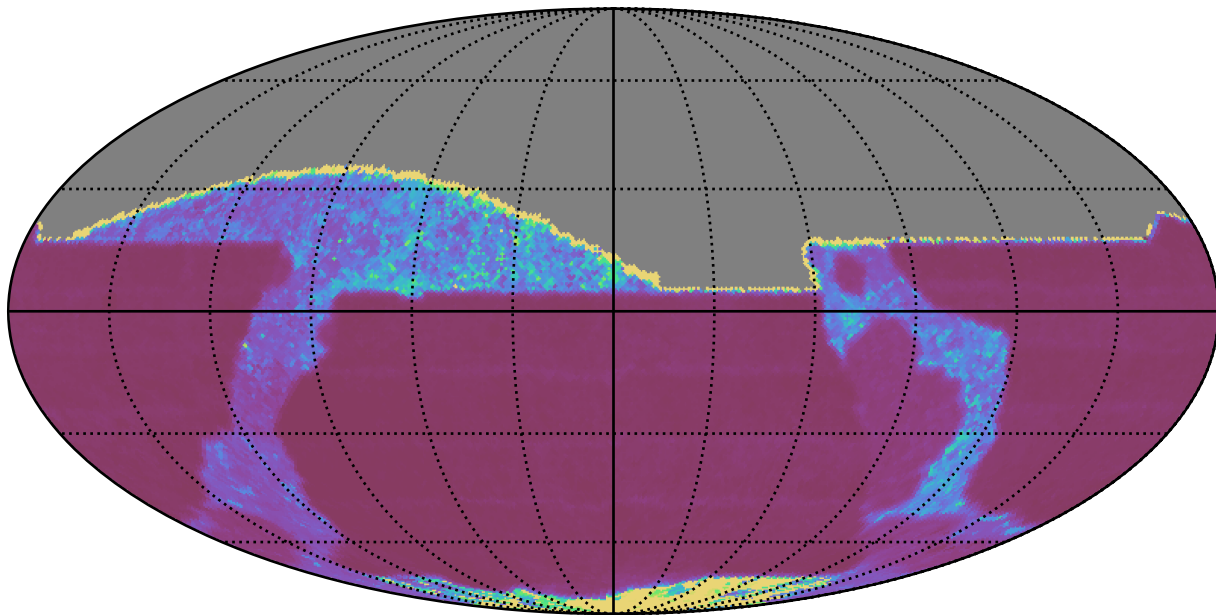

ddf_acor_sf20_lsf0_lsr0_v3.4_10yrs All sky z band: Median Inter-Night Gap

Median Inter-Night Gap (days)