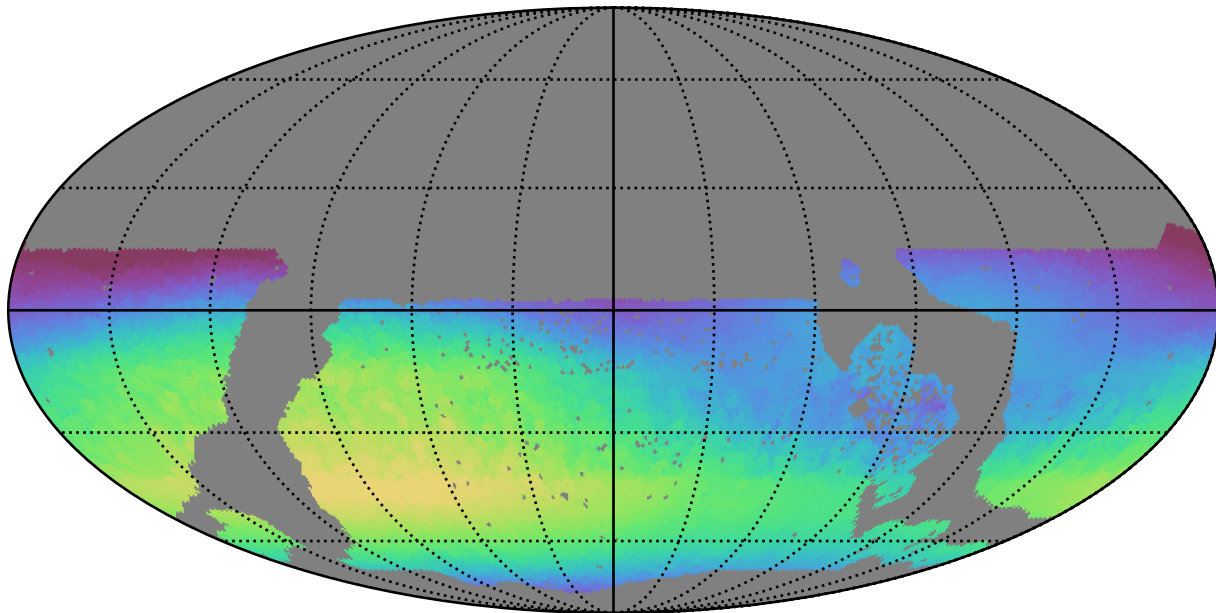

ddf_acor_sf20_lsf0_lsr0_v3.4_10yrs WFD all bands: Max skyBrightness

22.55 22.575 22.600 22.625 22.650 22.675 22.700 22.725 22.750 22.775 22.800

Max skyBrightness (mag/sq arcsec)