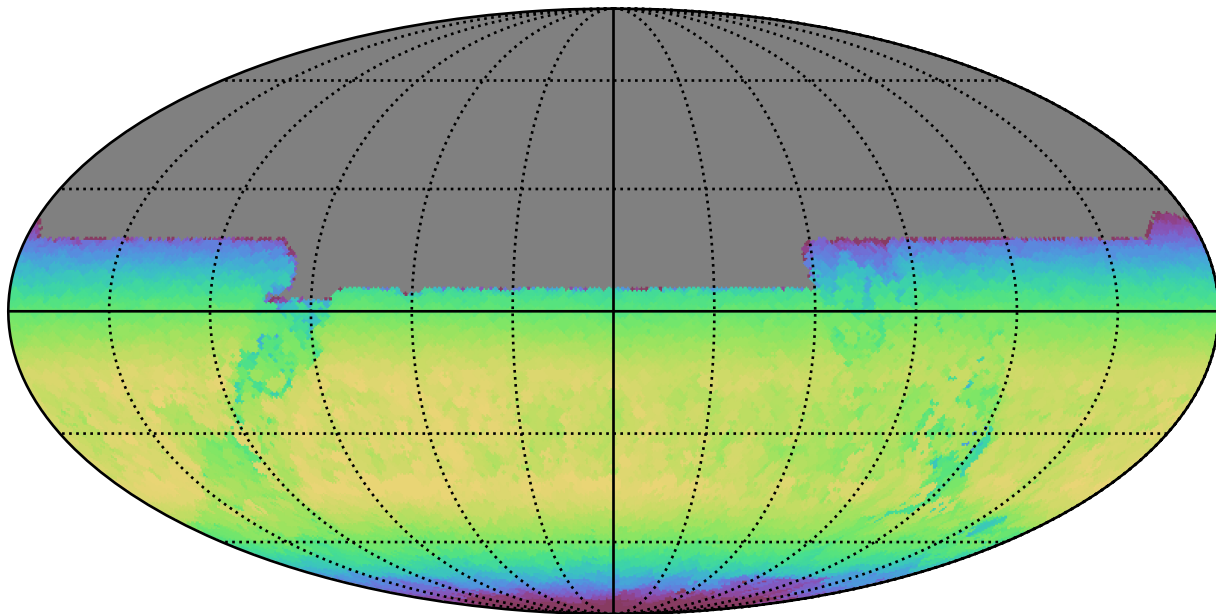

ddf_acor_sf20_lsf0_lsr0_v3.4_10yrs All sky y band: Max skyBrightness

18.10 18.15 18.20 18.25 18.30 18.35 18.40 18.45 18.50 18.55 **18.66**

Max skyBrightness (mag/sq arcsec)