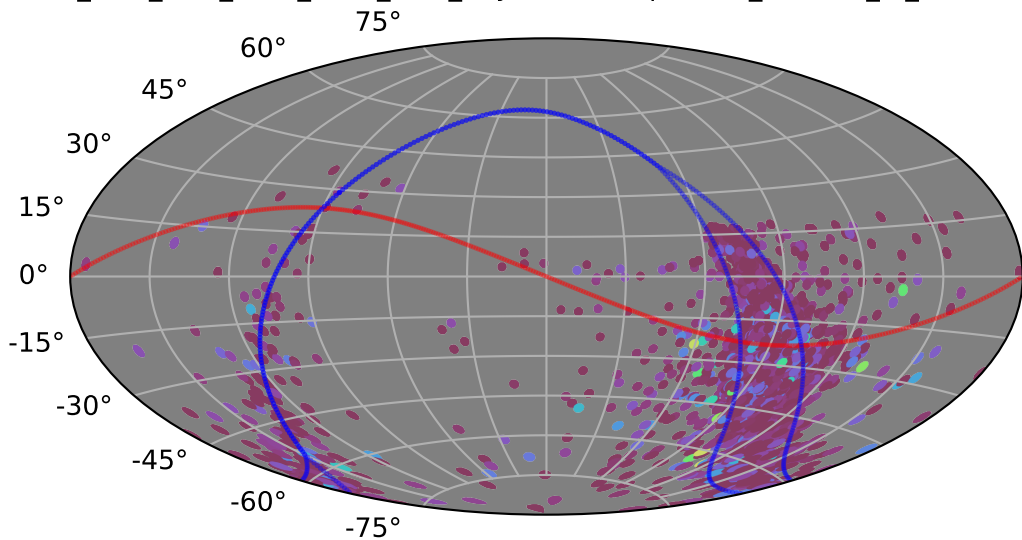

ddf_acor_sf15_lsf40_lsr50_v3.4_10yrs : XRBPopMetric_number_of_detections

XRBPopMetric_number_of_detections
(Detected, 0 or $\bar{1}$)