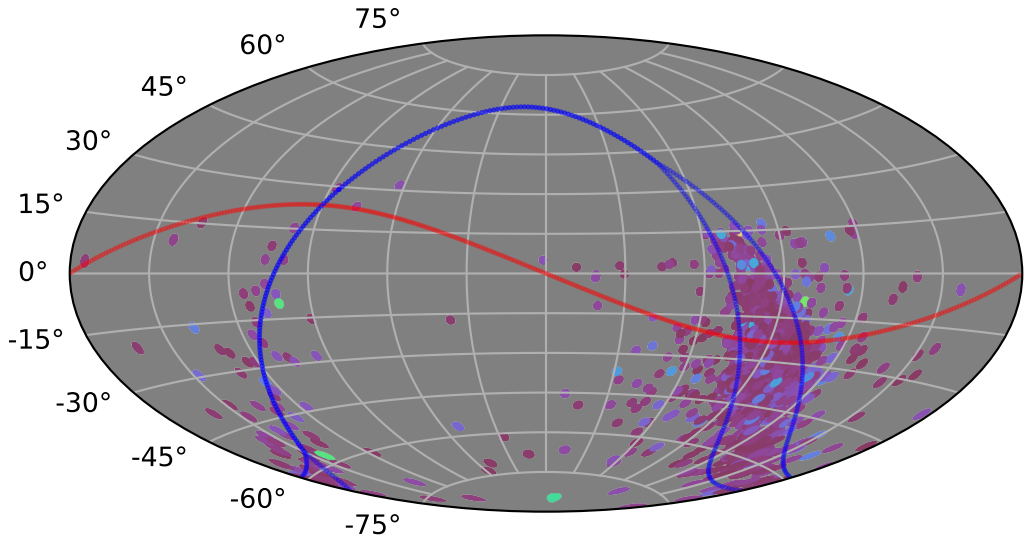

ddf_acor_sf15_lsf40_lsr50_v3.4_10yrs : XRBPopMetric_mean_time_between_detections

5 10 15 20 25 30 35 40 45
XRBPopMetric_mean_time_between_detections
(Detected, 0 or 1)