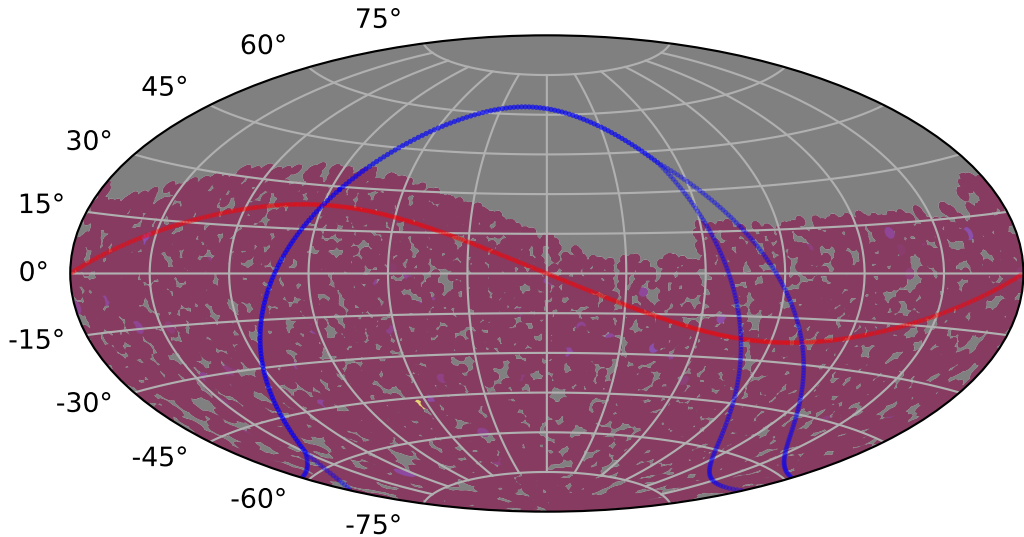

ddf_acor_sf15_lsf40_lsr50_v3.4_10yrs : TDE_Quality_some_color_pu_pnum

TDE_Quality_some_color_pu_pnum
(Bad: 0, Good (obs every 2 night): 1)