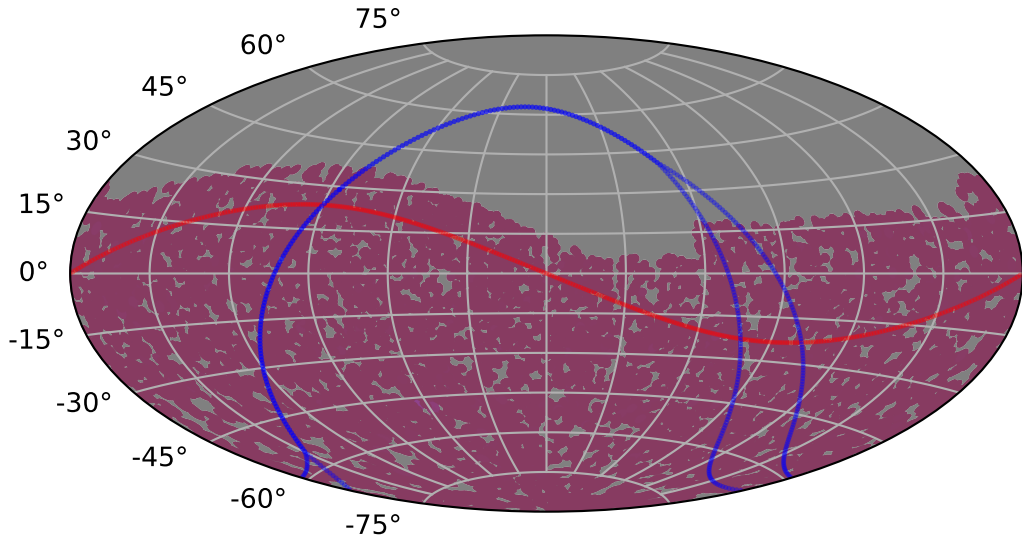

ddf_acor_sf15_lsf40_lsr50_v3.4_10yrs : TDE_Quality_some_color_pnum

TDE_Quality_some_color_pnum
(Bad: 0, Good (obs every 2 night): 1)