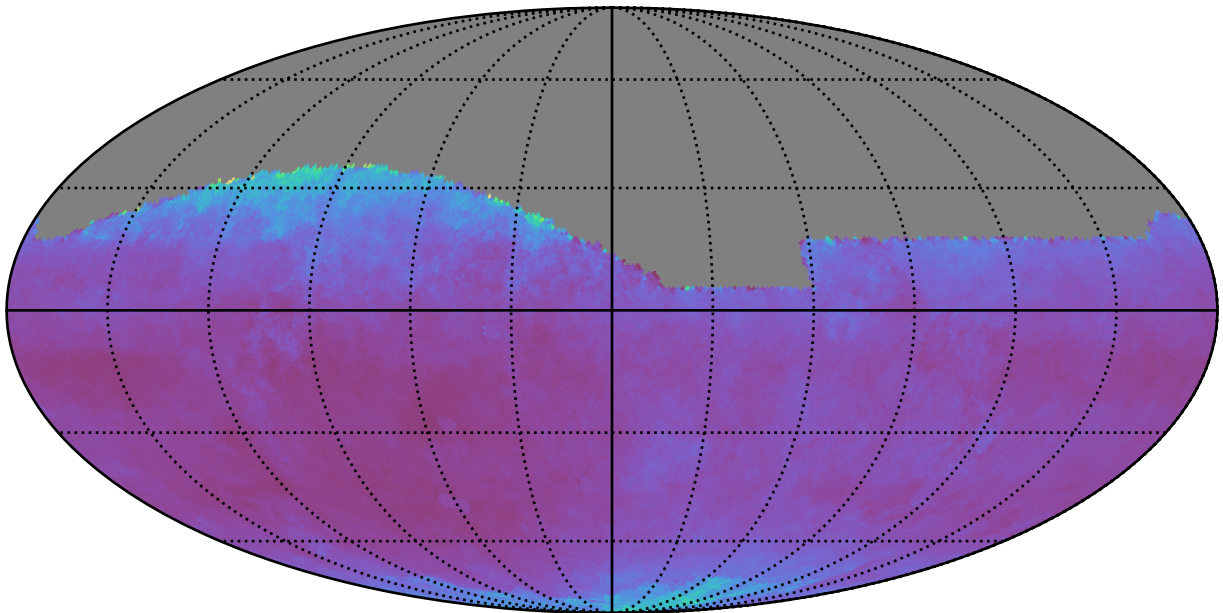

ddf_acor_sf15_lsf40_lsr50_v3.4_10yrs night<1461 and i: SNR-weighted FWHMeff i, year<4

SNR-weighted FWHMeff i, year<4
(mag arcsec)