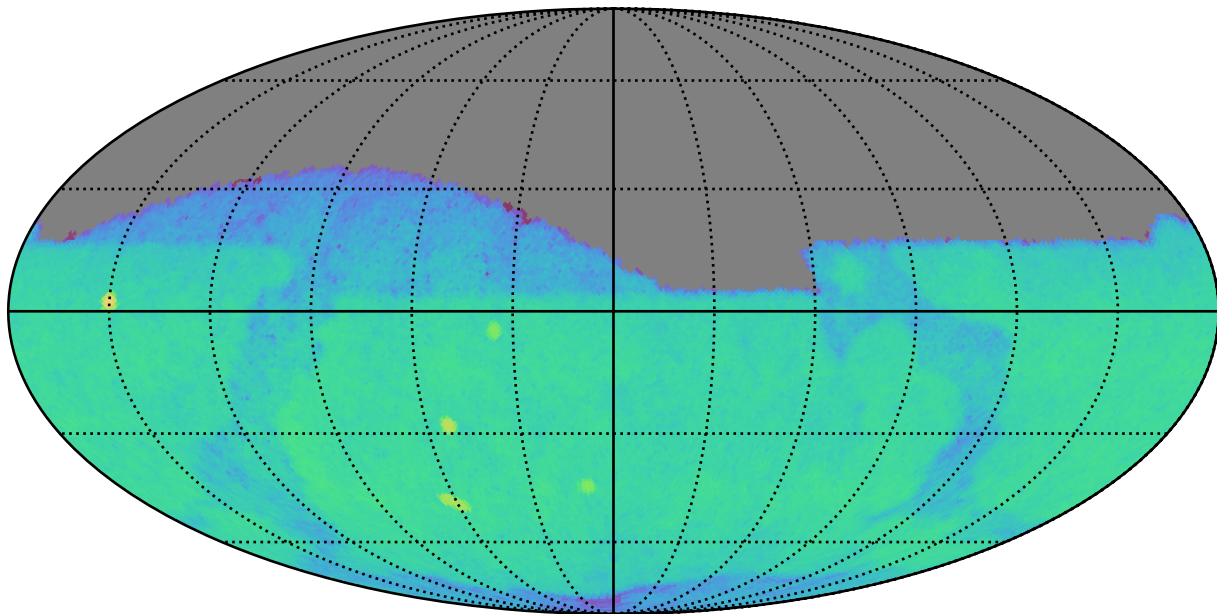

ddf\_acor\_sf15\_lsf40\_lsr20\_v3.4\_10yrs night<365 and r: coadd r, year<1

21.6 22.4 23.2 24.0 24.8 25.6 26.4 27.2 28.8  
coadd r, year<1 (mag)