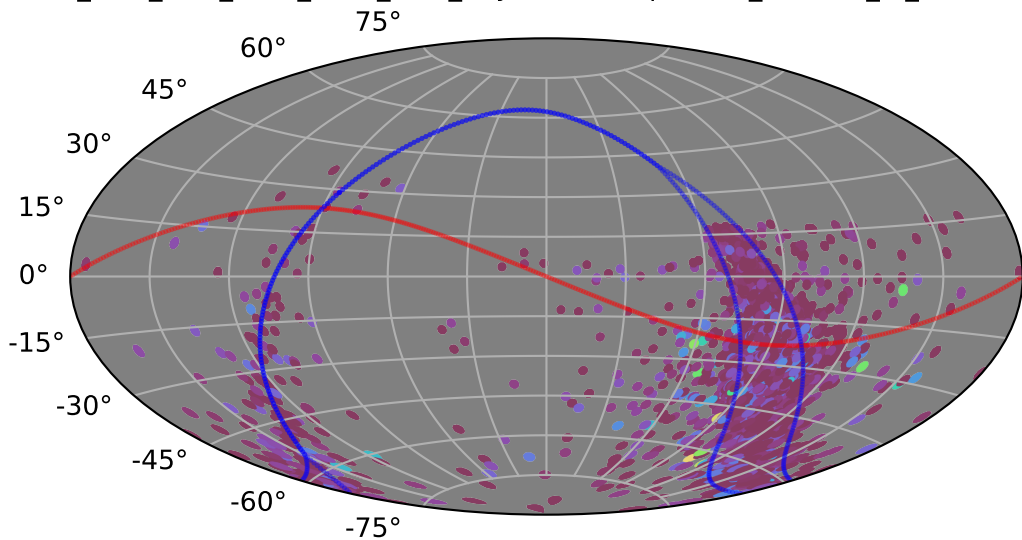

ddf_acor_sf15_lsf40_lsr20_v3.4_10yrs : XRBPopMetric_number_of_detections

XRBPopMetric_number_of_detections
(Detected, 0 or $\bar{1}$)