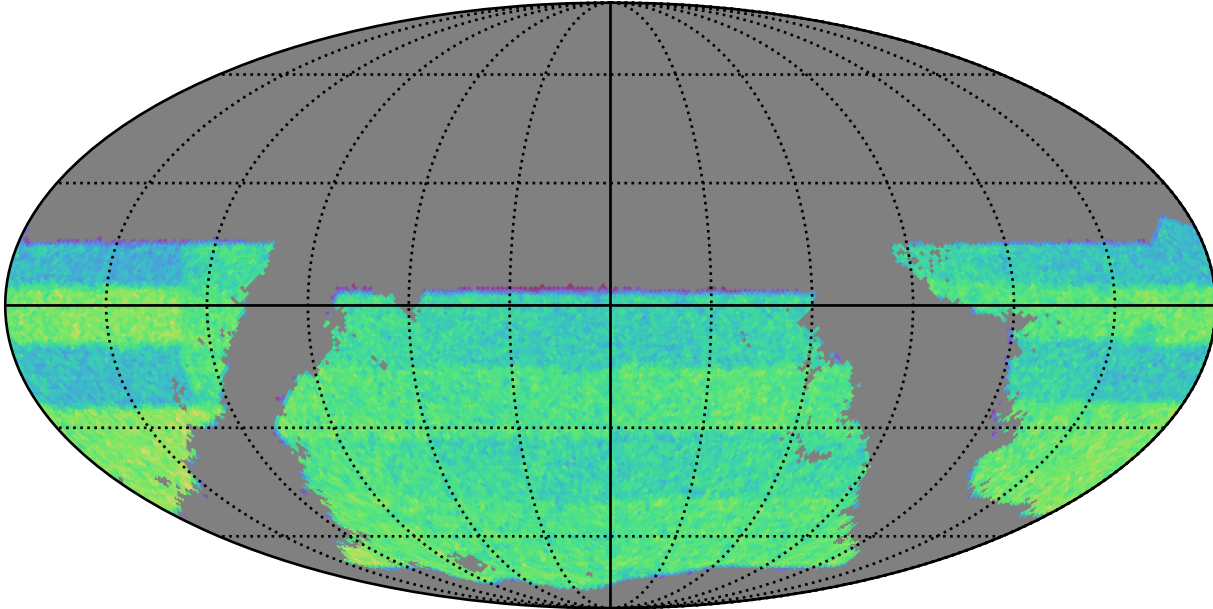

ddf_acor_sf15_lsf40_lsr20_v3.4_10yrs gri band non-DD: WeakLensingNvisits_riz_year4

WeakLensingNvisits_riz_year4
(mag s filter)