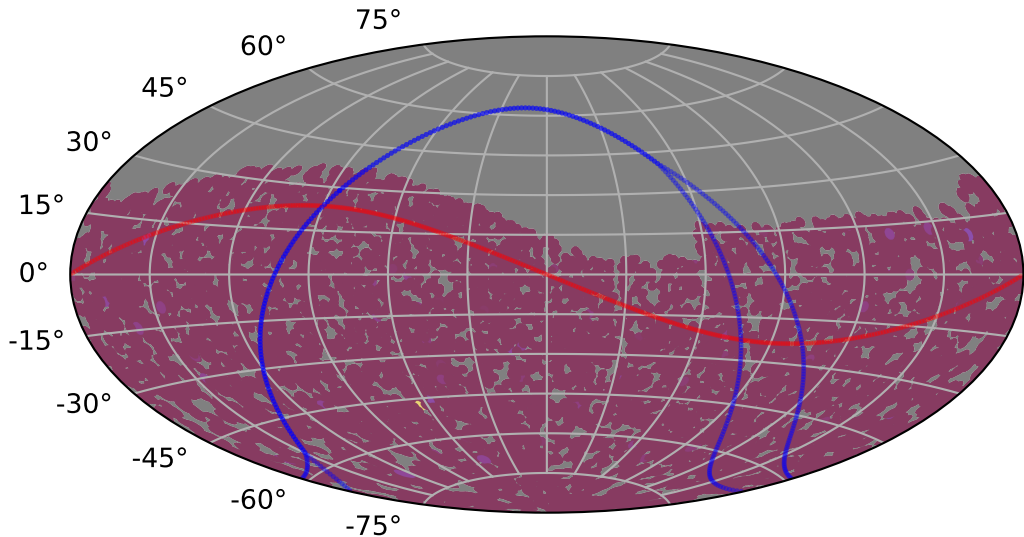

ddf\_acor\_sf15\_lsf40\_lsr20\_v3.4\_10yrs : TDE\_Quality\_some\_color\_pu\_pnum

TDE\_Quality\_some\_color\_pu\_pnum  
(Bad: 0, Good (obs every 2 night): 1)