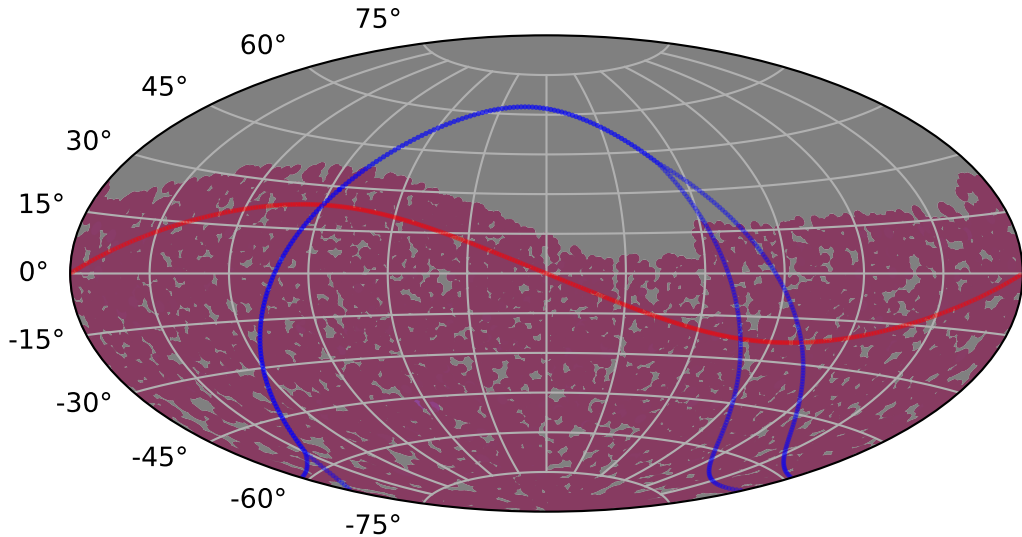

ddf\_acor\_sf15\_lsf40\_lsr20\_v3.4\_10yrs : TDE\_Quality\_some\_color\_pnum

TDE\_Quality\_some\_color\_pnum  
(Bad: 0, Good (obs every 2 night): 1)