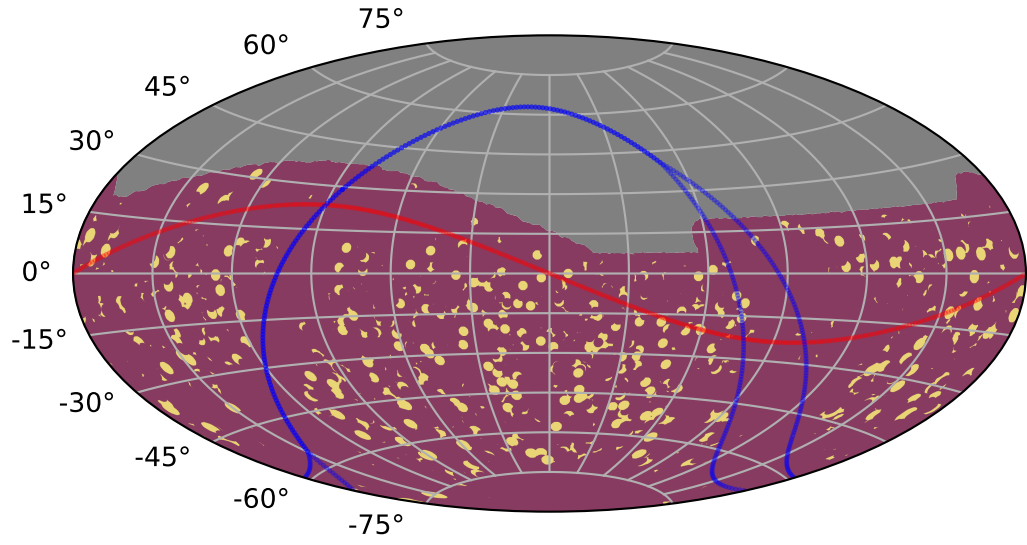

ddf_acor_sf15_lsf40_lsr20_v3.4_10yrs all models: KNePopMetric_all_multi_color_detect

KNePopMetric_all_multi_color_detect
(Detected, 0 or 1)