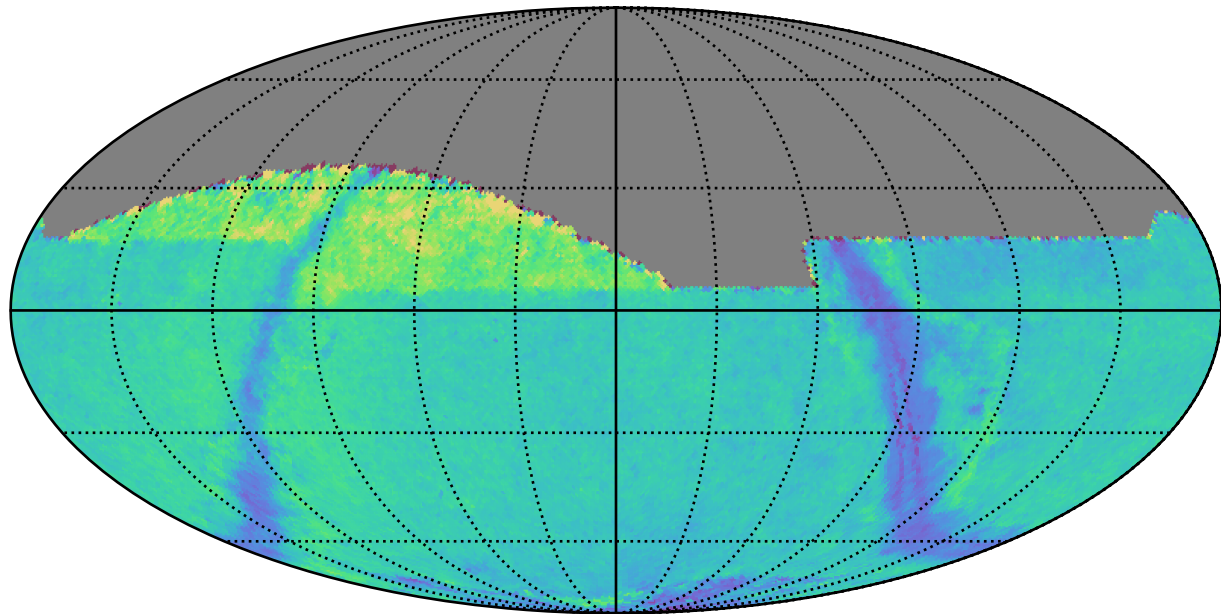

ddf_acor_sf15_lsf40_lsr20_v3.4_10yrs : GalplaneTimePerFilter_xray_binaries_map_i

GalplaneTimePerFilter_xray_binaries_map_i
(filter mag MJD s)