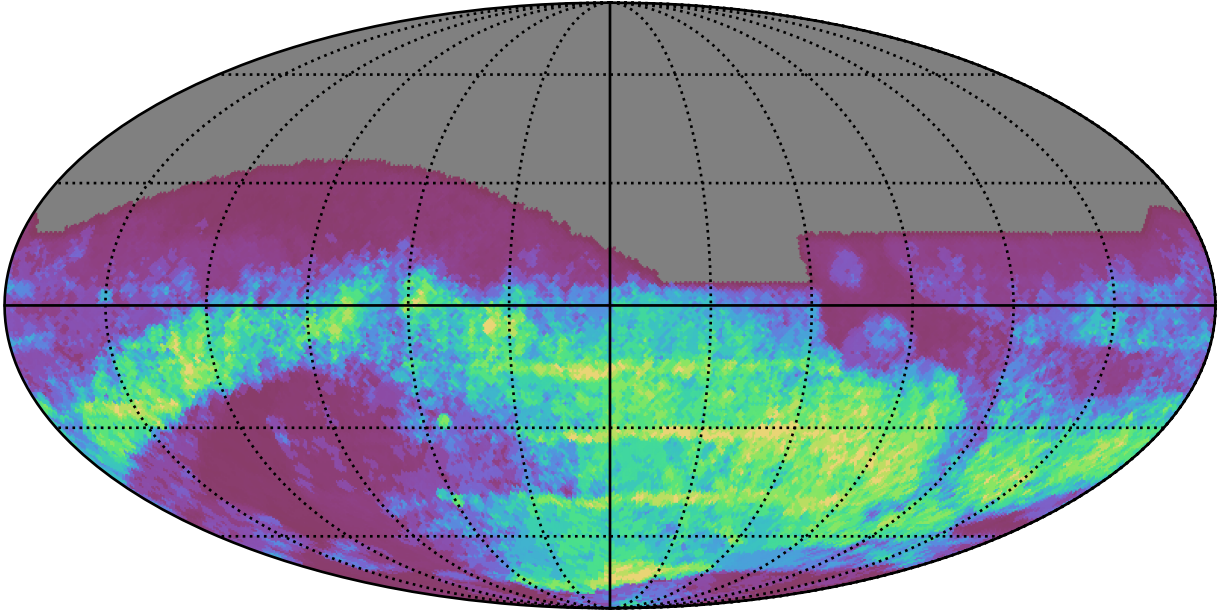

ddf_acor_sf15_lsf40_lsr20_v3.4_10yrs : GalPlaneSeasonGapsTimescales_xray_binaries_map_Tau_55_0

0.0 0.1 0.2 0.3 0.4 0.5 0.6 0.7 0.8 0.9 1.0
GalPlaneSeasonGapsTimescales_xray_binaries_map_Tau_55_0
(MJD mag)