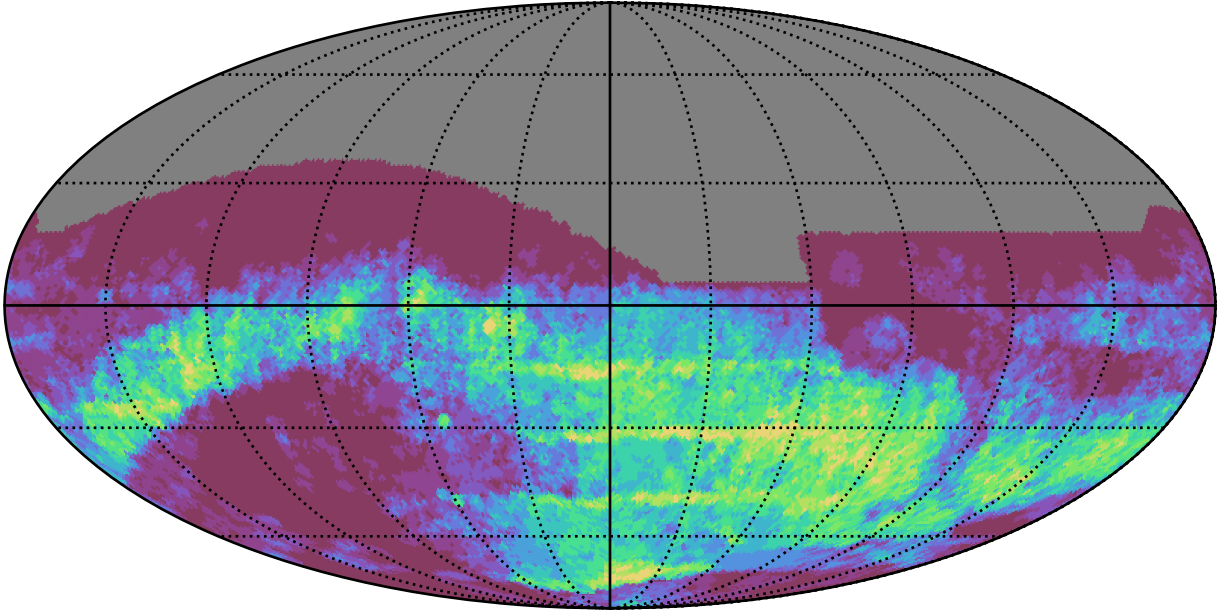

ddf_acor_sf15_lsf40_lsr20_v3.4_10yrs : GalPlaneSeasonGapsTimescales_xray_binaries_map_Tau_25_0

0.0 0.1 0.2 0.3 0.4 0.5 0.6 0.7 0.8 0.9 1.0
GalPlaneSeasonGapsTimescales_xray_binaries_map_Tau_25_0
(MJD mag)