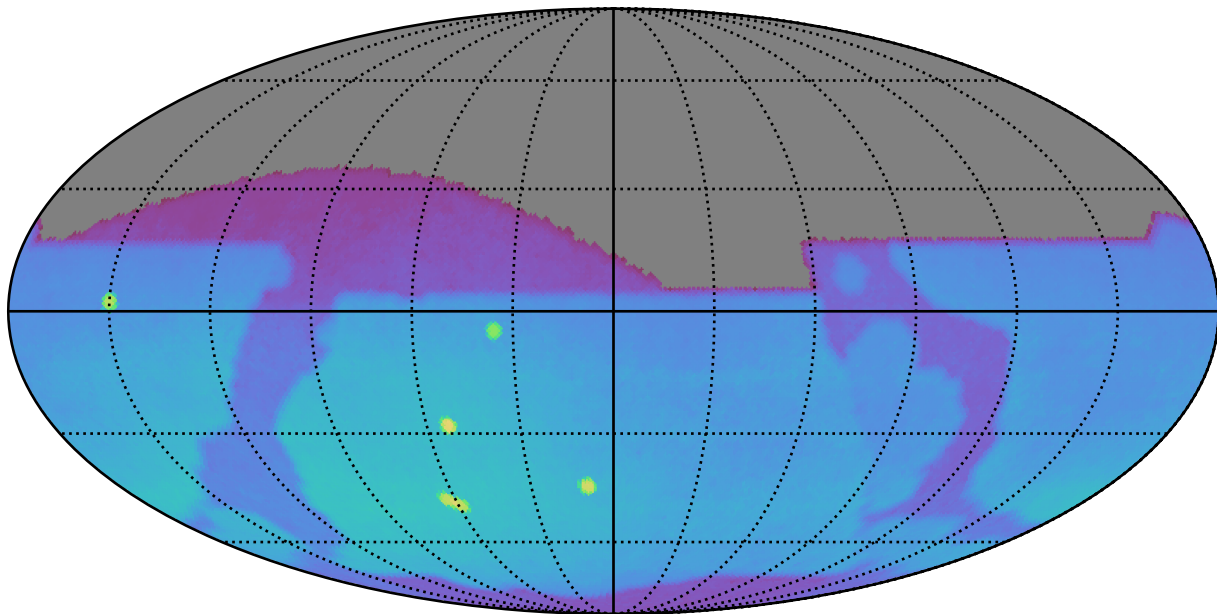

ddf\_acor\_sf15\_lsf40\_lsr20\_v3.4\_10yrs : Brown Dwarf, L7

Brown Dwarf, L7 (pc)