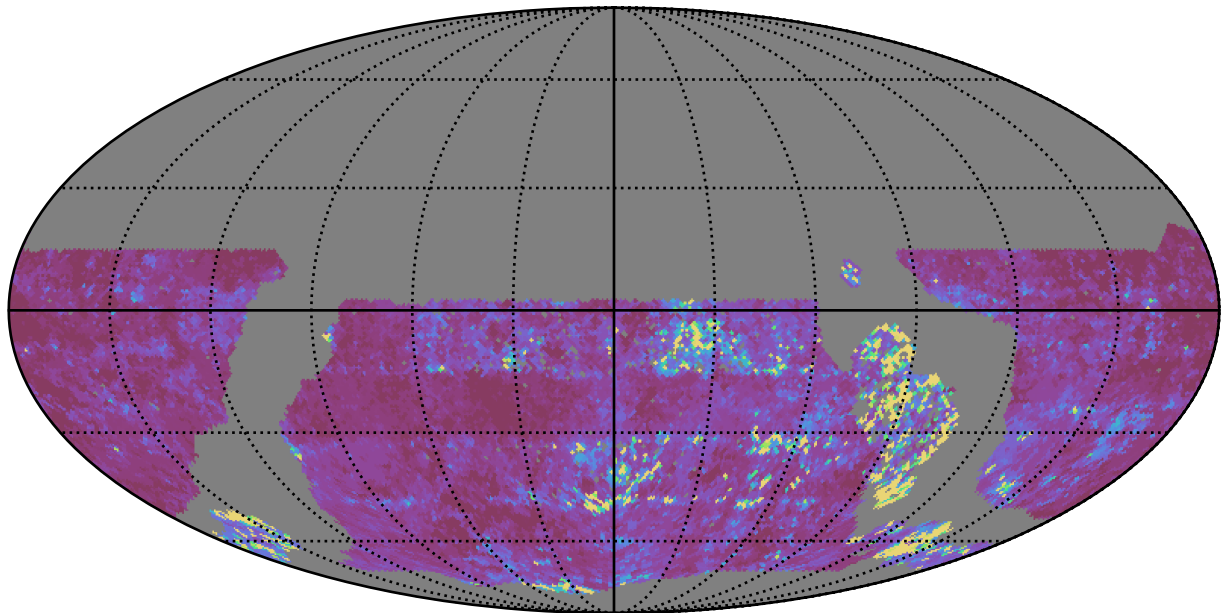

ddf_acor_sf15_lsf40_lsr20_v3.4_10yrs WFD u band: 20thPercentile Inter-Night Gap

20thPercentile Inter-Night Gap (days)