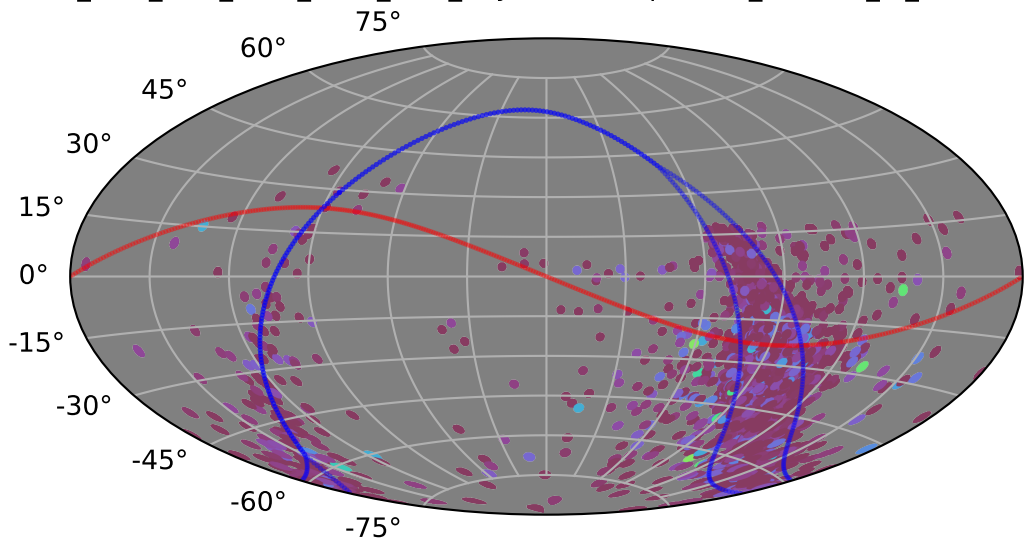

ddf_acor_sf15_lsf40_lsr10_v3.4_10yrs : XRBPopMetric_number_of_detections

XRBPopMetric_number_of_detections
(Detected, 0 or $\bar{1}$)