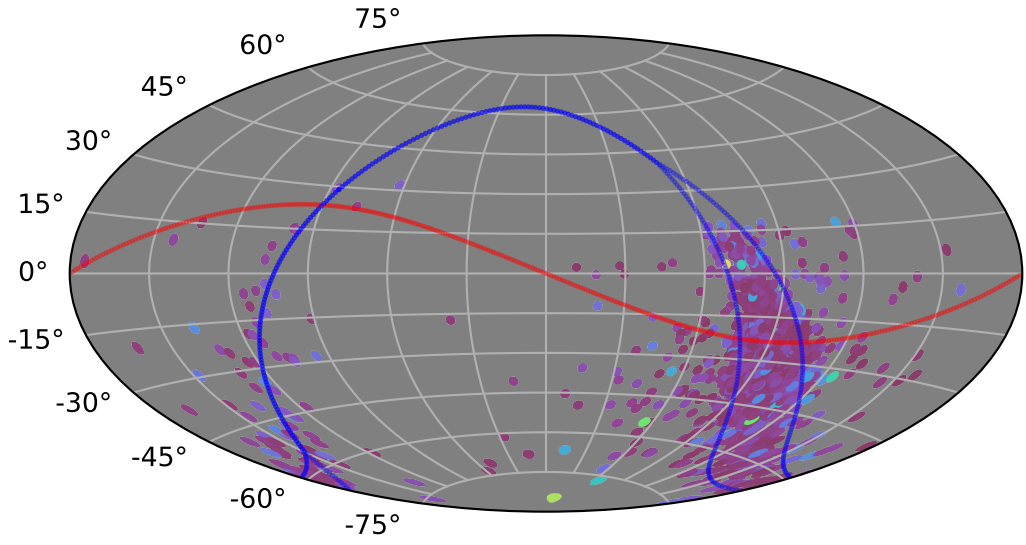

ddf_acor_sf15_lsf40_lsr10_v3.4_10yrs : XRBPopMetric_mean_time_between_detections

5 10 15 20 25 30 35 40
XRBPopMetric_mean_time_between_detections
(Detected, 0 or 1)