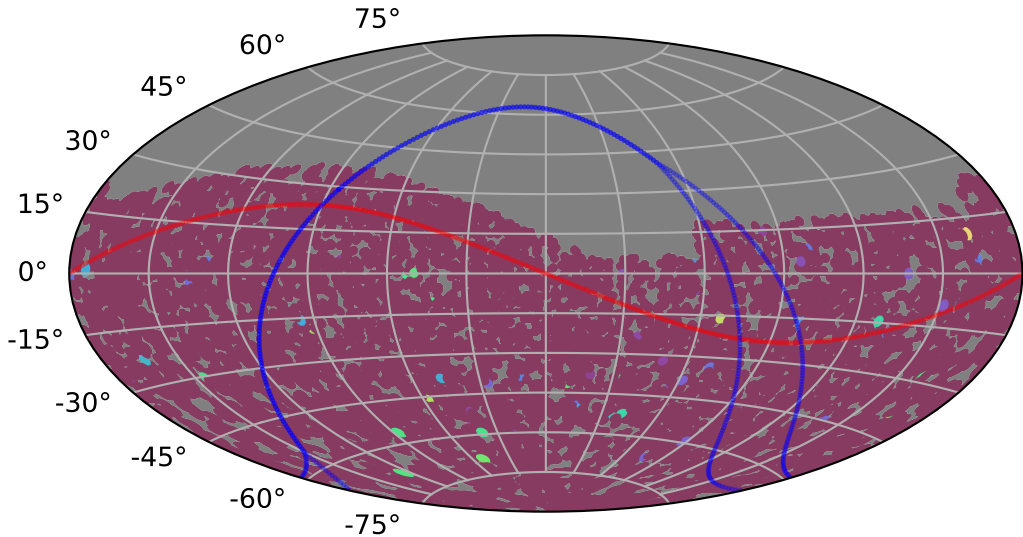

ddf\_acor\_sf15\_lsf40\_lsr10\_v3.4\_10yrs : TDE\_Quality\_some\_color\_pu\_pnum

TDE\_Quality\_some\_color\_pu\_pnum  
(Bad: 0, Good (obs every 2 night): 1)