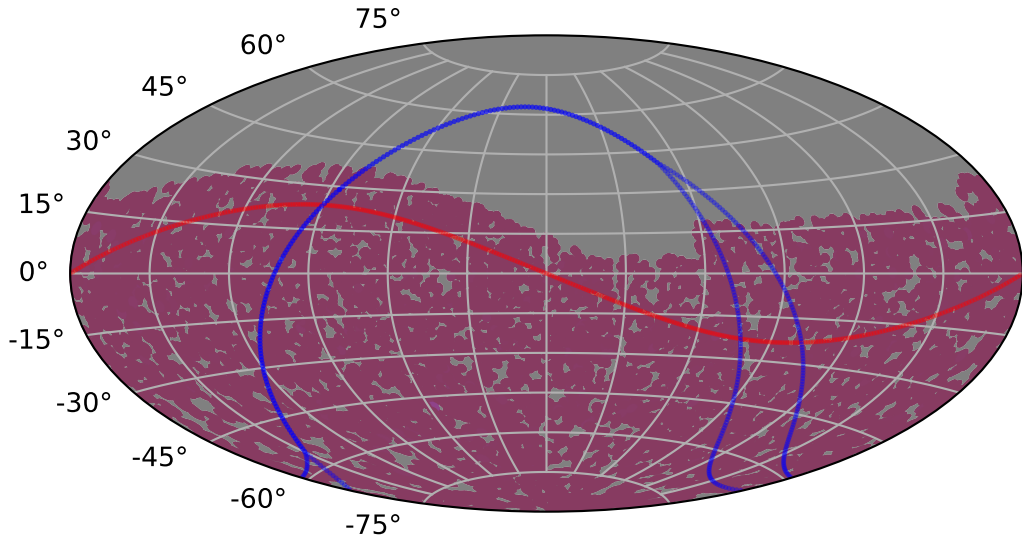

ddf_acor_sf15_lsf40_lsr10_v3.4_10yrs : TDE_Quality_some_color_pnum

TDE_Quality_some_color_pnum
(Bad: 0, Good (obs every 2 night): 1)