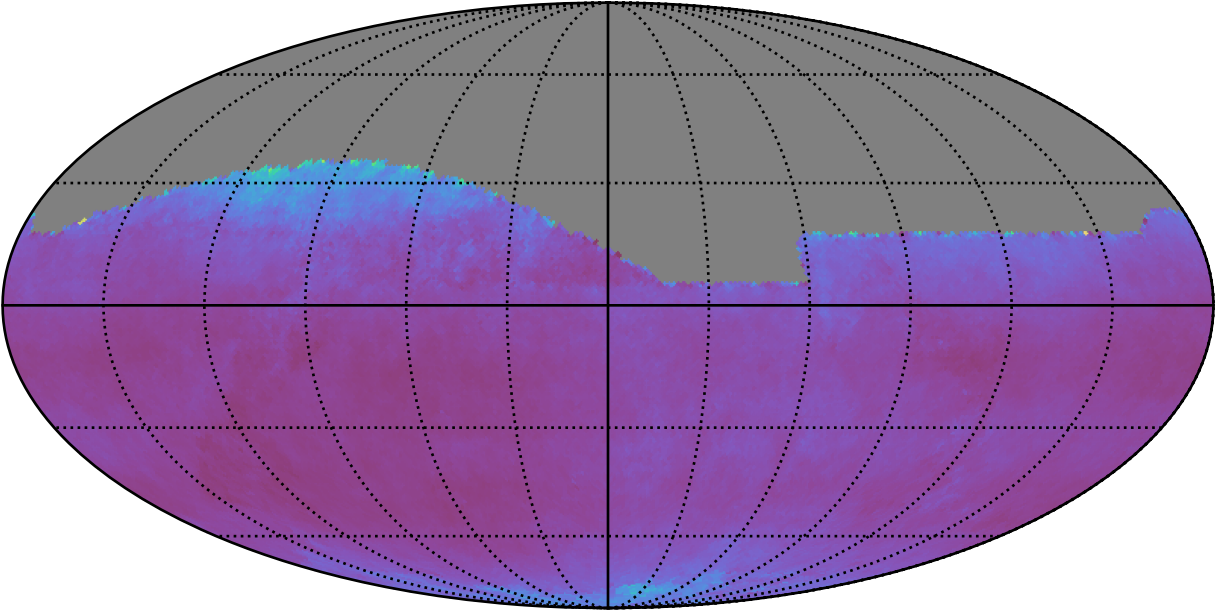

ddf\_acor\_sf15\_lsf40\_lsr10\_v3.4\_10yrs night<1461 and r: SNR-weighted FWHMeff r, year<4

SNR-weighted FWHMeff r, year<4  
(mag arcsec)