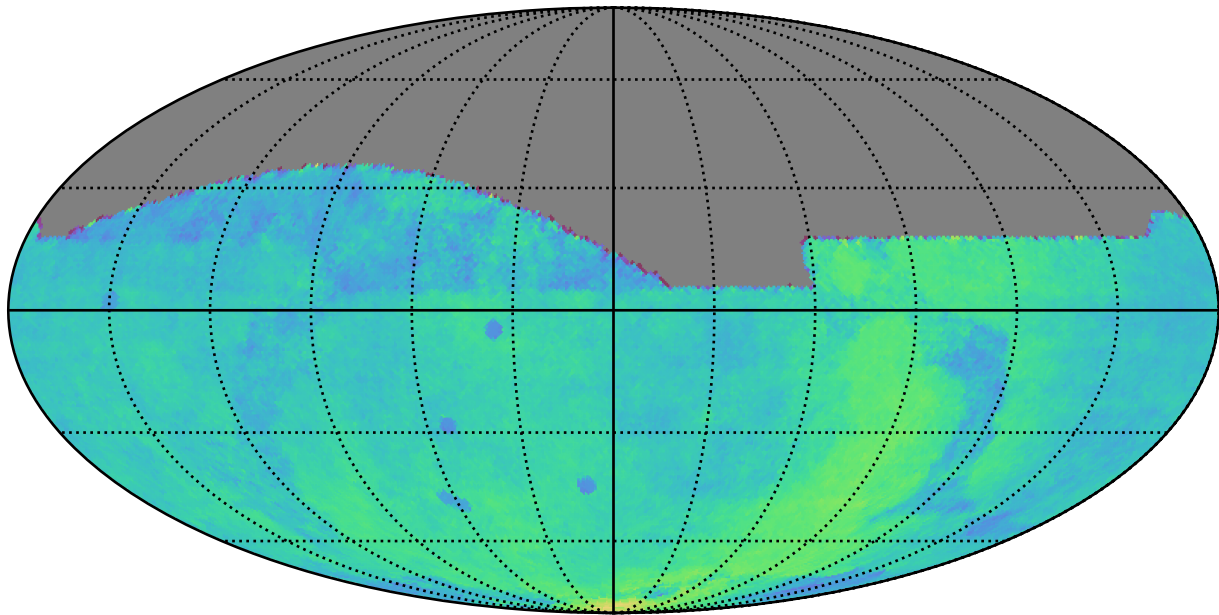

ddf_acor_sf15_lsf40_lsr10_v3.4_10yrs : Parallax Coverage @ 24.0

Parallax Coverage @ 24.0 (ratio)