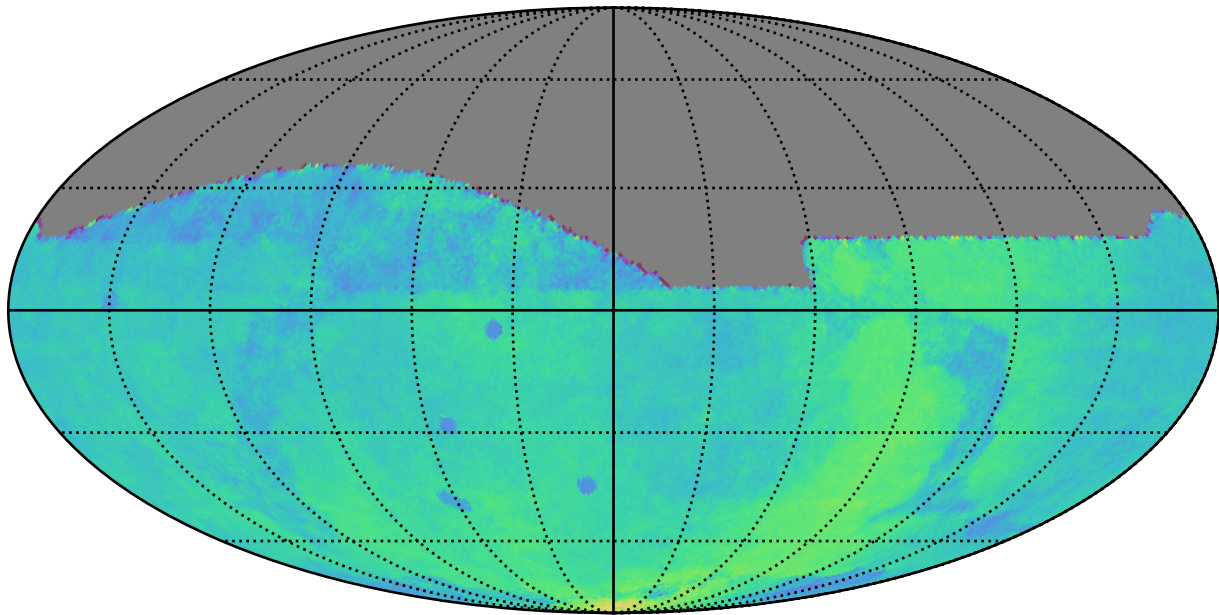

ddf_acor_sf15_lsf40_lsr10_v3.4_10yrs : Parallax Coverage @ 22.4

Parallax Coverage @ 22.4 (ratio)