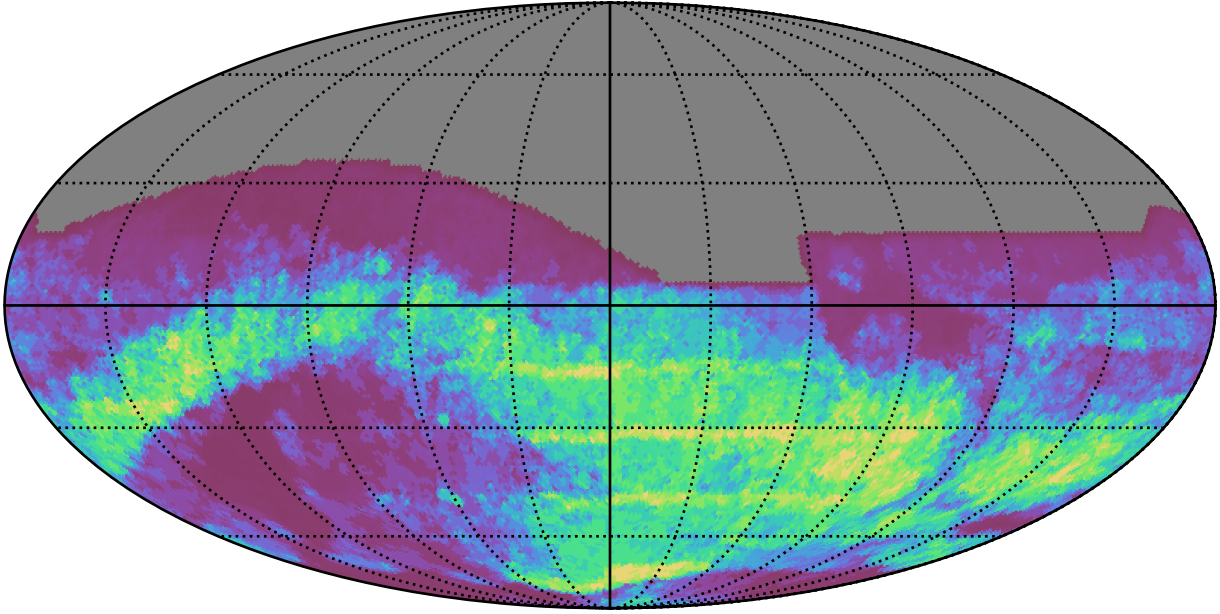

ddf_acor_sf15_lsf40_lsr10_v3.4_10yrs : GalPlaneSeasonGapsTimescales_xray_binaries_map_Tau_55_0

GalPlaneSeasonGapsTimescales_xray_binaries_map_Tau_55_0
(MJD mag)