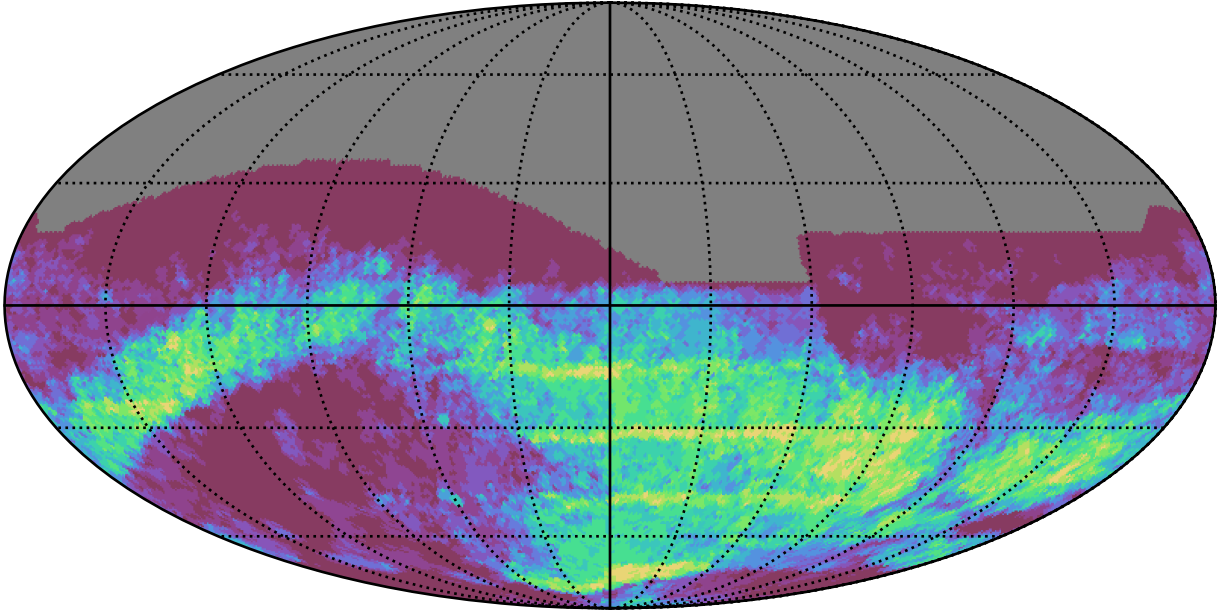

ddf_acor_sf15_lsf40_lsr10_v3.4_10yrs : GalPlaneSeasonGapsTimescales_xray_binaries_map_Tau_10_0

0.0 0.1 0.2 0.3 0.4 0.5 0.6 0.7 0.8 0.9 1.0
GalPlaneSeasonGapsTimescales_xray_binaries_map_Tau_10_0
(MJD mag)