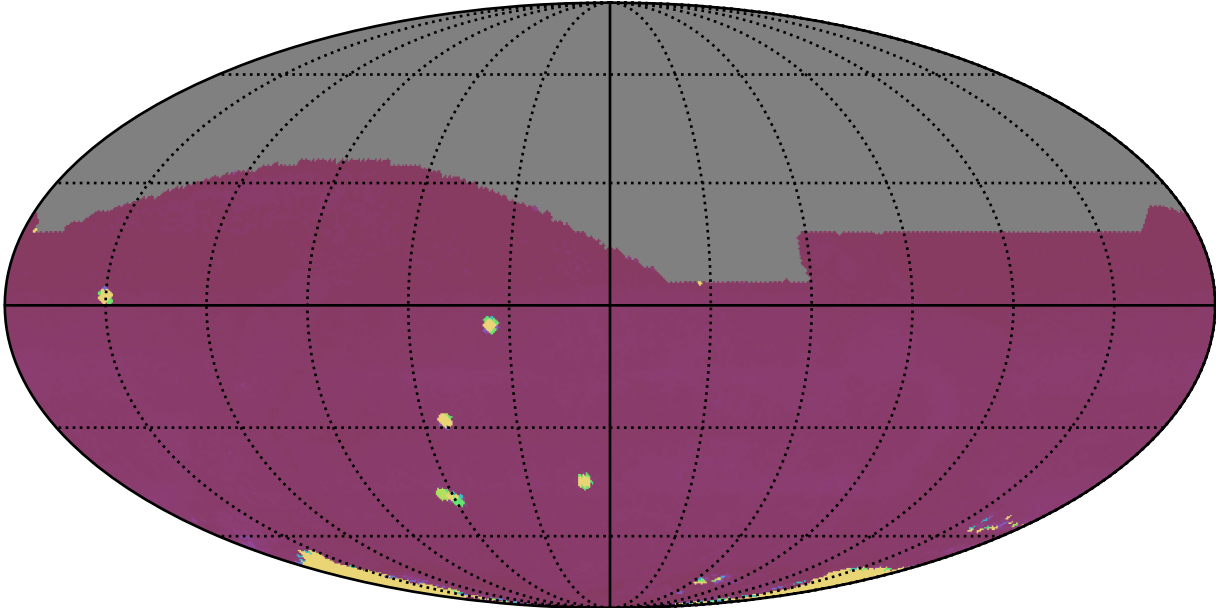

ddf_acor_sf15_lsf40_lsr10_v3.4_10yrs All sky: 75th Percentile Intranight Timespan

75th Percentile Intranight Timespan (minutes)