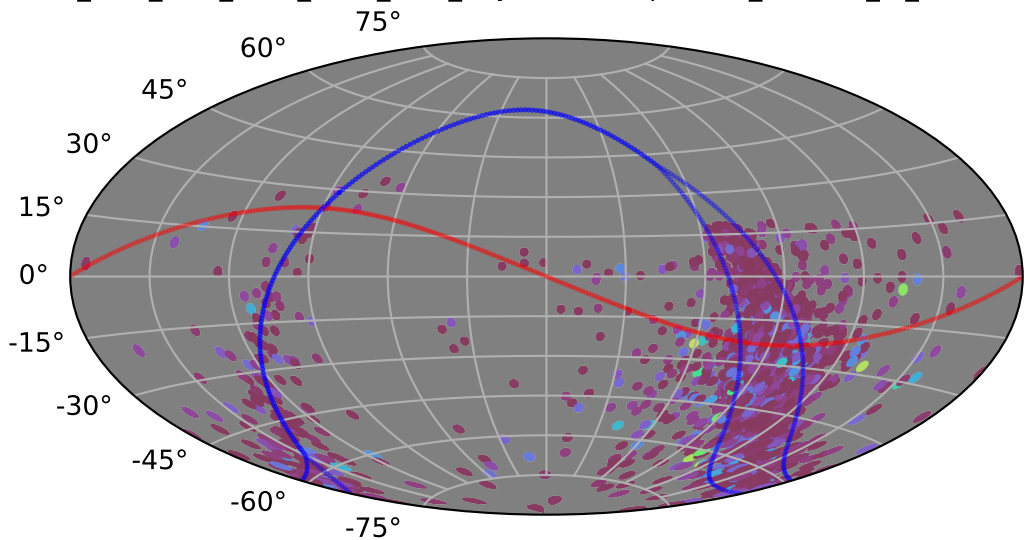

ddf_acor_sf15_lsf30_lsr50_v3.4_10yrs : XRBPopMetric_number_of_detections

XRBPopMetric_number_of_detections
(Detected, 0 or $\bar{1}$)