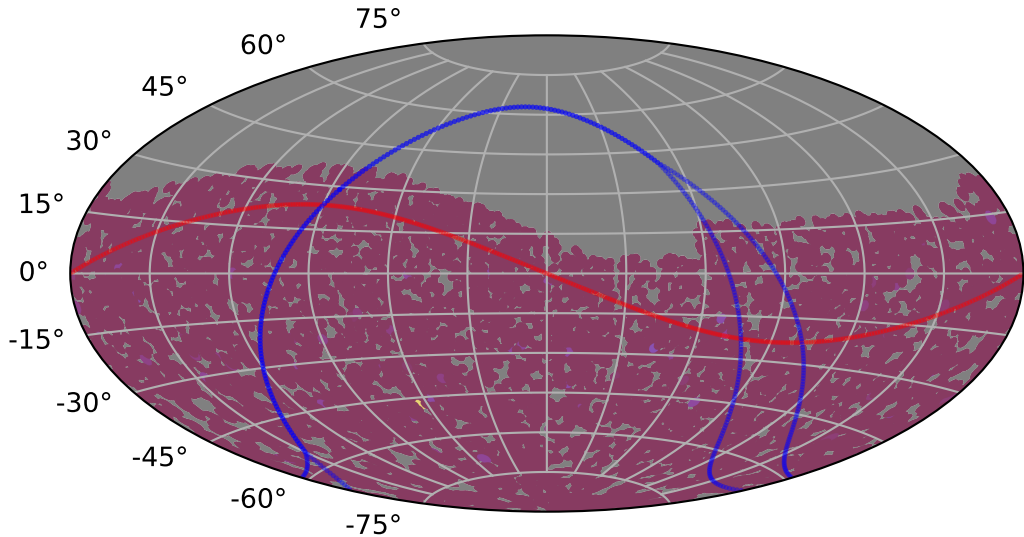

ddf_acor_sf15_lsf30_lsr50_v3.4_10yrs : TDE_Quality_some_color_pu_pnum

TDE_Quality_some_color_pu_pnum
(Bad: 0, Good (obs every 2 night): 1)