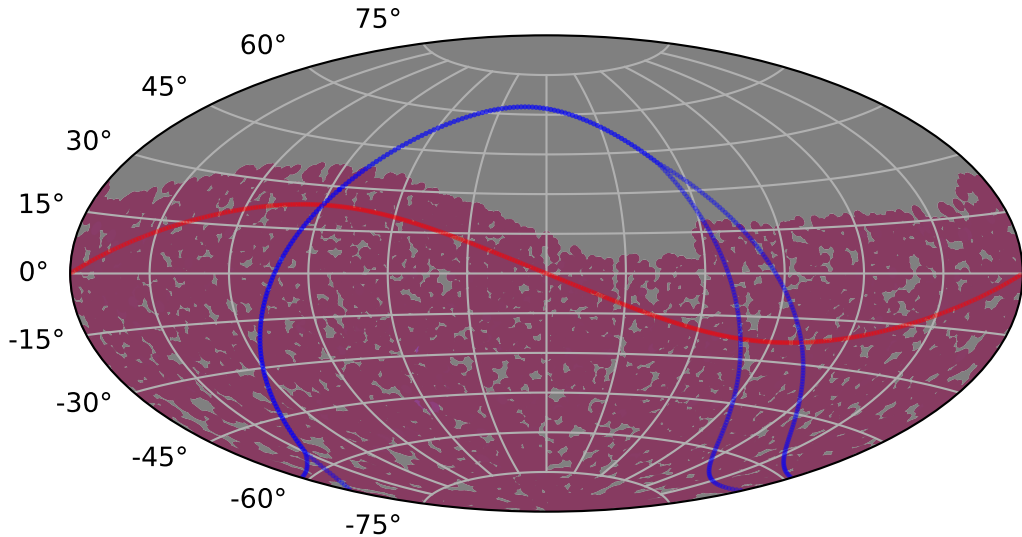

ddf_acor_sf15_lsf30_lsr50_v3.4_10yrs : TDE_Quality_some_color_pnum

TDE_Quality_some_color_pnum
(Bad: 0, Good (obs every 2 night): 1)