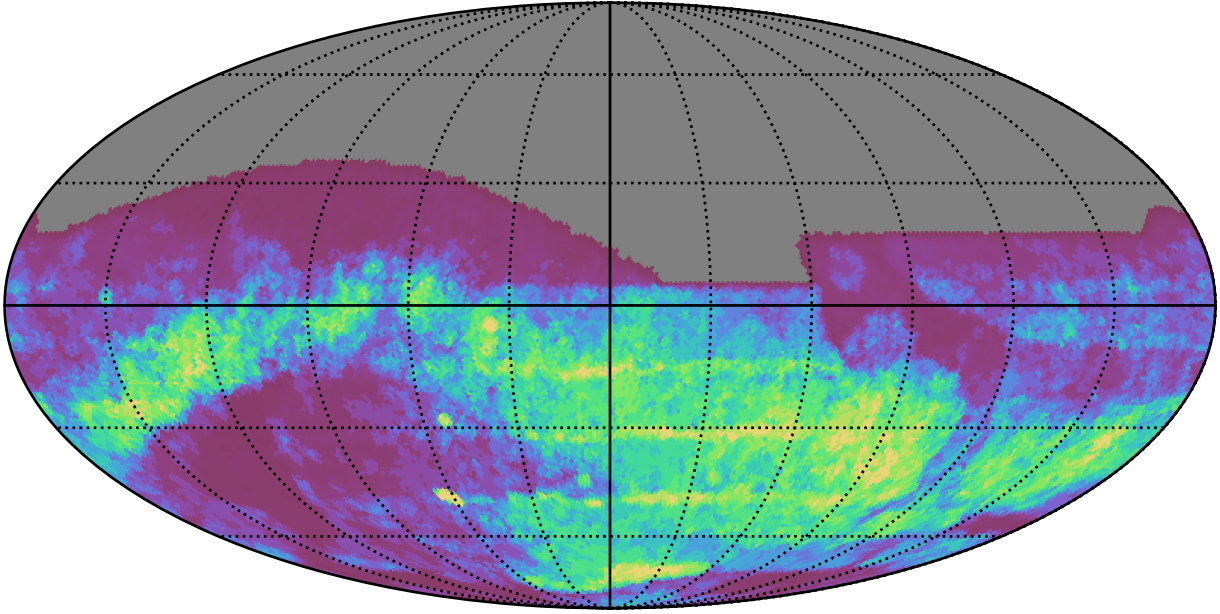

ddf_acor_sf15_lsf30_lsr50_v3.4_10yrs : GalPlaneSeasonGapsTimescales_xray_binaries_map_Tau_55_0

0.0 0.1 0.2 0.3 0.4 0.5 0.6 0.7 0.8 0.9 1.0
GalPlaneSeasonGapsTimescales_xray_binaries_map_Tau_55_0
(MJD mag)