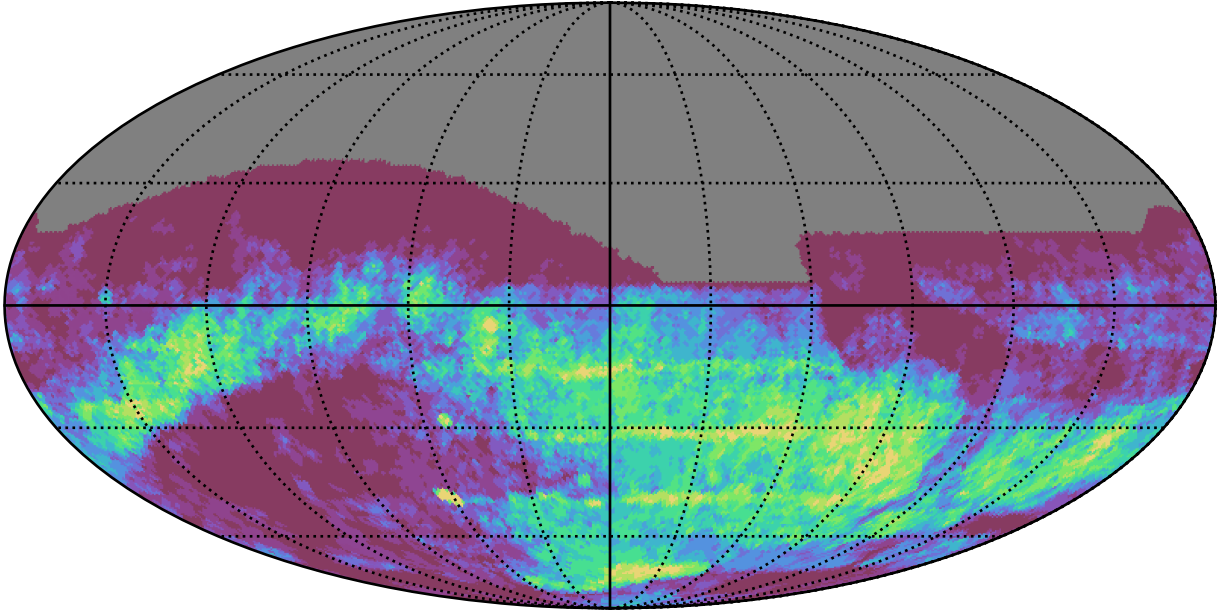

ddf_acor_sf15_lsf30_lsr50_v3.4_10yrs : GalPlaneSeasonGapsTimescales_xray_binaries_map_Tau_25_0

0.0 0.1 0.2 0.3 0.4 0.5 0.6 0.7 0.8 0.9 1.0
GalPlaneSeasonGapsTimescales_xray_binaries_map_Tau_25_0
(MJD mag)