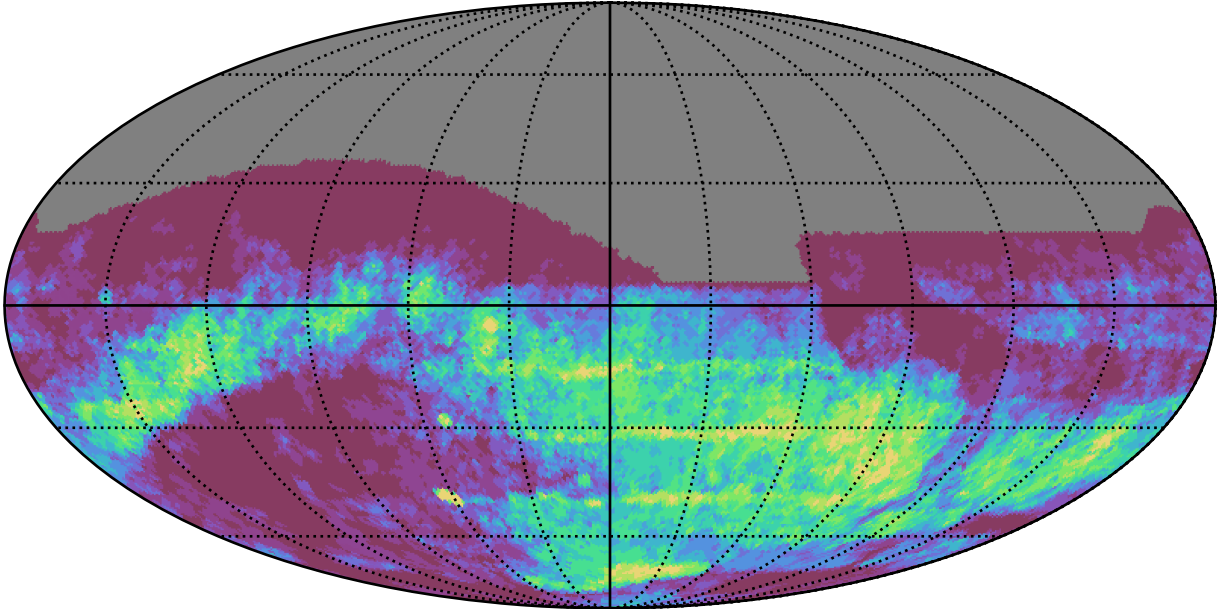

ddf_acor_sf15_lsf30_lsr50_v3.4_10yrs : GalPlaneSeasonGapsTimescales_xray_binaries_map_Tau_25_0

0.0 0.1 0.2 0.3 0.4 0.5 0.6 0.7 0.8 0.9 1.0
GalPlaneSeasonGapsTimescales_xray_binaries_map_Tau_25_0
(MJD mag)