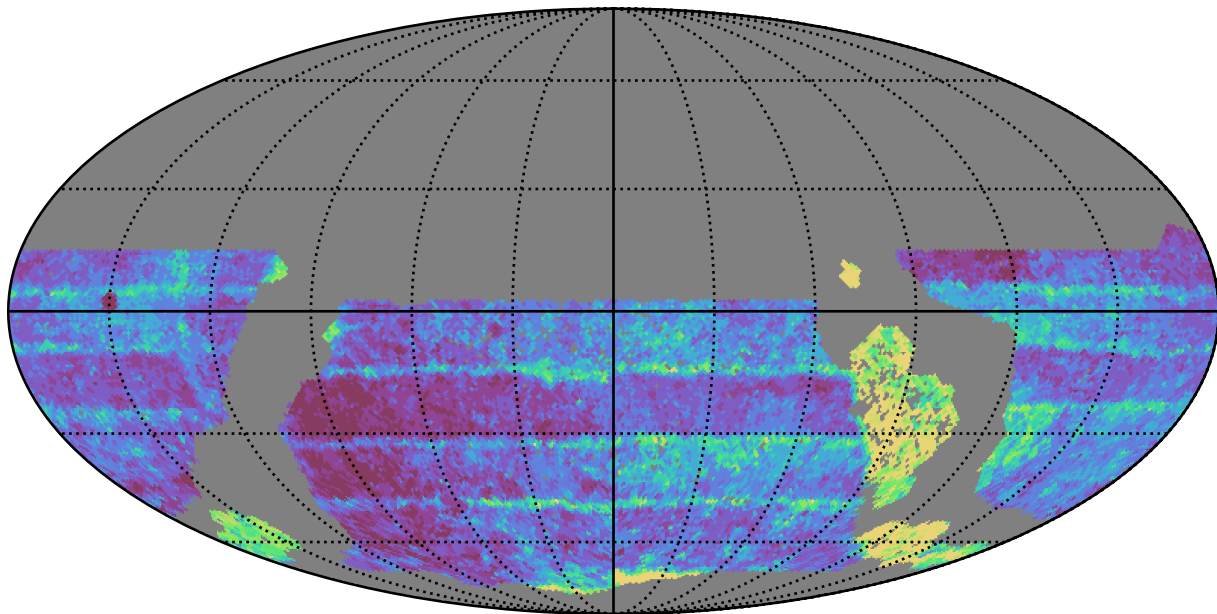

ddf_acor_sf15_lsf30_lsr50_v3.4_10yrs WFD z band: Median Inter-Night Gap

Median Inter-Night Gap (days)