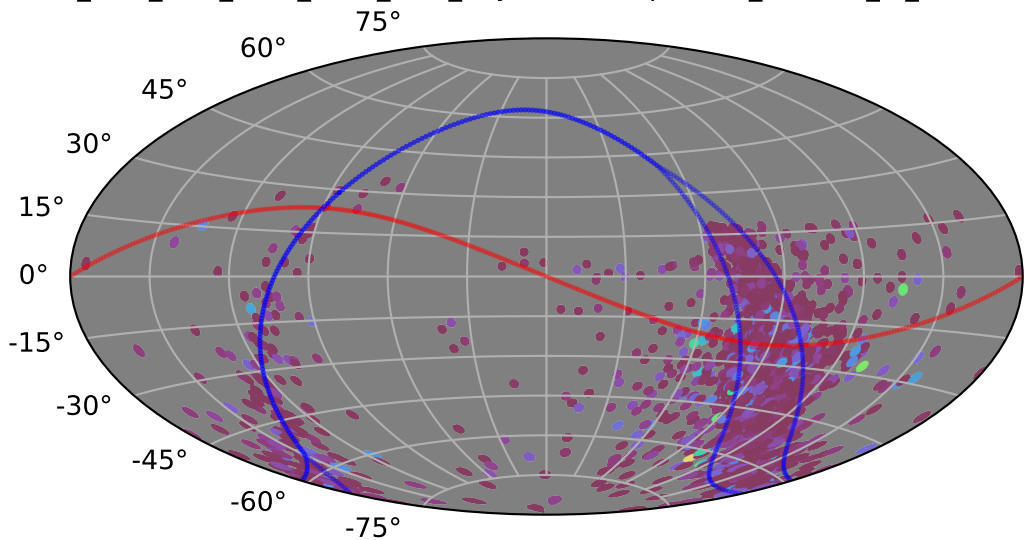

ddf_acor_sf15_lsf30_lsr20_v3.4_10yrs : XRBPopMetric_number_of_detections

XRBPopMetric_number_of_detections
(Detected, 0 or $\bar{1}$)