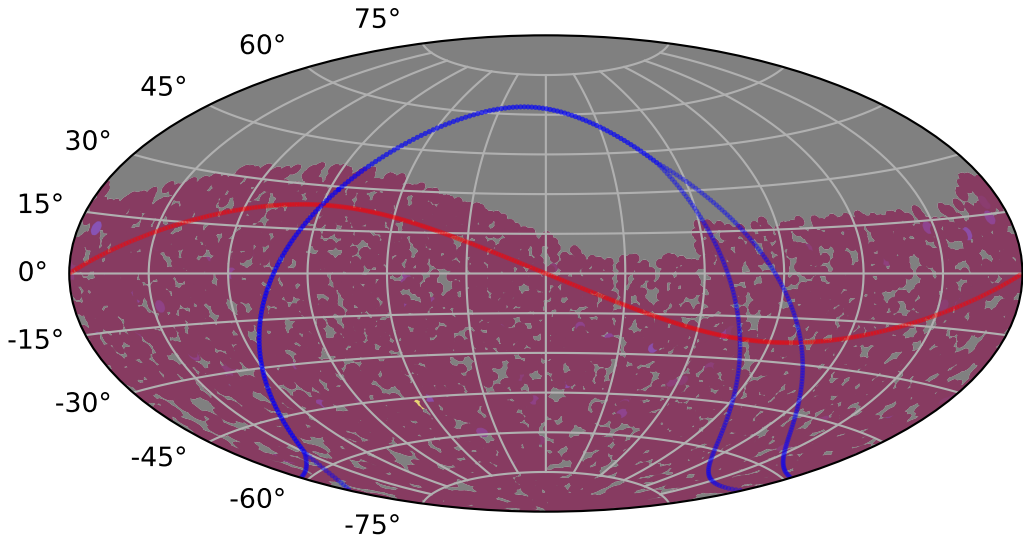

ddf\_acor\_sf15\_lsf30\_lsr20\_v3.4\_10yrs : TDE\_Quality\_some\_color\_pu\_pnum

TDE\_Quality\_some\_color\_pu\_pnum  
(Bad: 0, Good (obs every 2 night): 1)