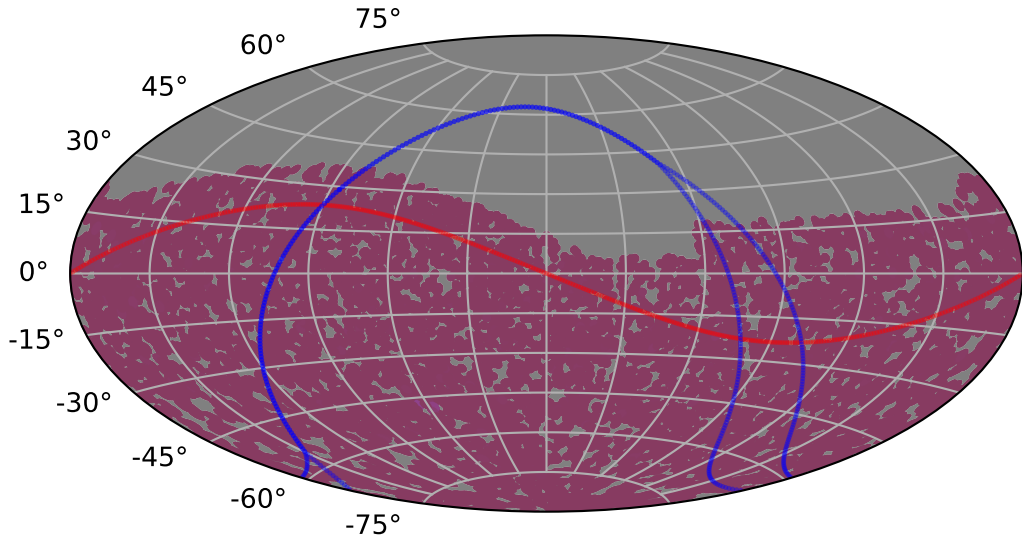

ddf\_acor\_sf15\_lsf30\_lsr20\_v3.4\_10yrs : TDE\_Quality\_some\_color\_pnum

TDE\_Quality\_some\_color\_pnum  
(Bad: 0, Good (obs every 2 night): 1)