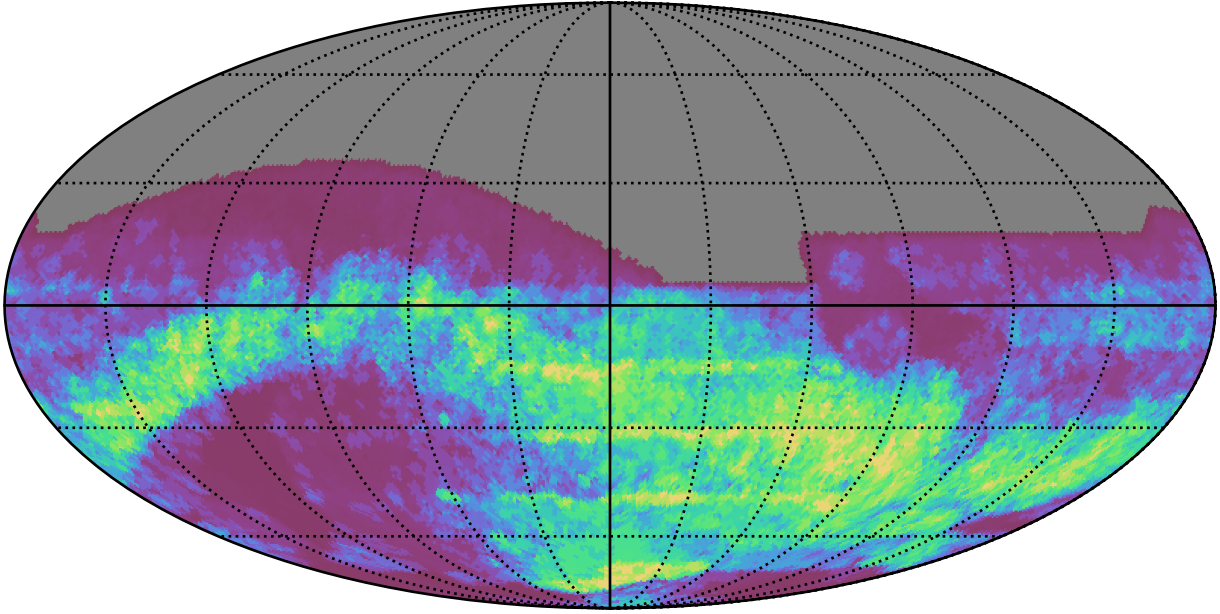

ddf_acor_sf15_lsf30_lsr20_v3.4_10yrs : GalPlaneSeasonGapsTimescales_xray_binaries_map_Tau_55_0

0.0 0.1 0.2 0.3 0.4 0.5 0.6 0.7 0.8 0.9 1.0
GalPlaneSeasonGapsTimescales_xray_binaries_map_Tau_55_0
(MJD mag)