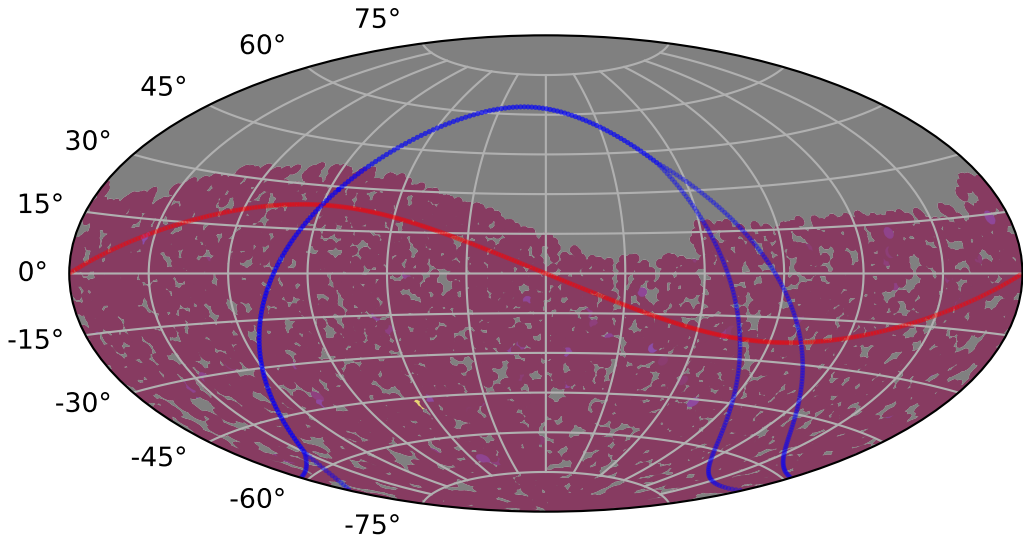

ddf\_acor\_sf15\_lsf30\_lsr10\_v3.4\_10yrs : TDE\_Quality\_some\_color\_pu\_pnum

TDE\_Quality\_some\_color\_pu\_pnum  
(Bad: 0, Good (obs every 2 night): 1)