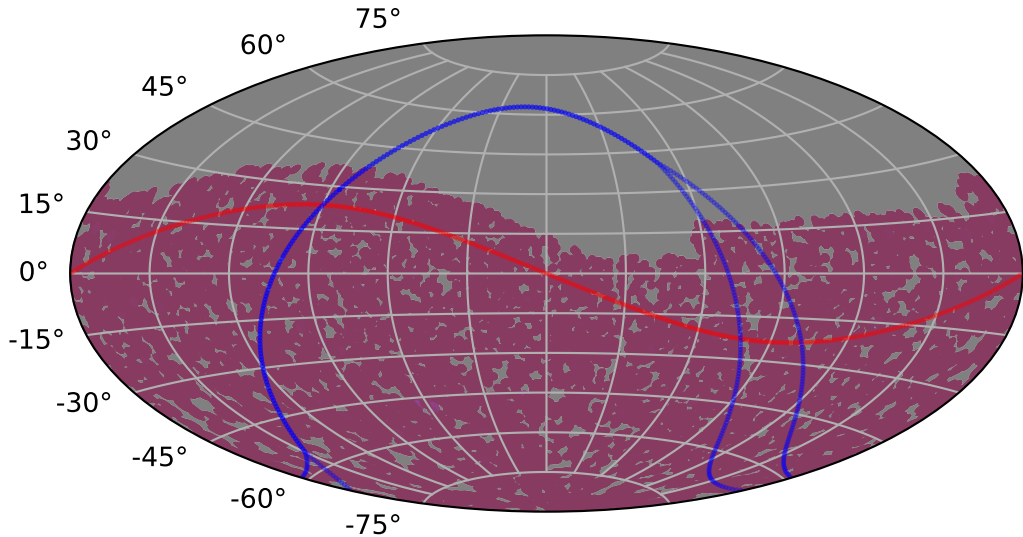

ddf\_acor\_sf15\_lsf30\_lsr10\_v3.4\_10yrs : TDE\_Quality\_some\_color\_pnum

TDE\_Quality\_some\_color\_pnum  
(Bad: 0, Good (obs every 2 night): 1)